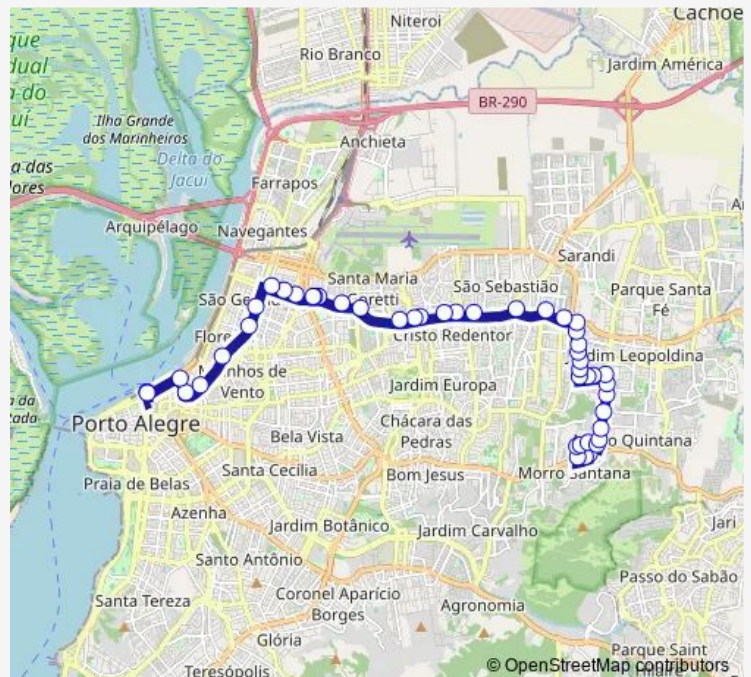

Gomes DE Carvalho 662

Gomes DE Carvalho 510 Posto DE Saude Passo DAS Pedras

Gomes DE Carvalho 302

Route schedule

Antonio Giudice DF 136 — Jose Carlos Dias DE Oliveira

Monday 04:30-23:00

Tuesday 04:30-23:00

Wednesday 04:30-23:00

Thursday 04:30-23:00

Friday 04:30-23:00

Saturday 06:00-21:45

Sunday 06:00-21:30

Route info

Direction: Antonio Giudice DF 136

Stops: 47

Trip Duration: 0 hour 40 min

Route schedule

Julio DE Castilhos AL 131 — Joao Dallegrave DF 275

Monday 05:10-23:45

Tuesday 05:10-23:45

Wednesday 05:10-23:45

Thursday 05:10-23:45

Friday 05:10-23:45

Saturday 06:41-22:25