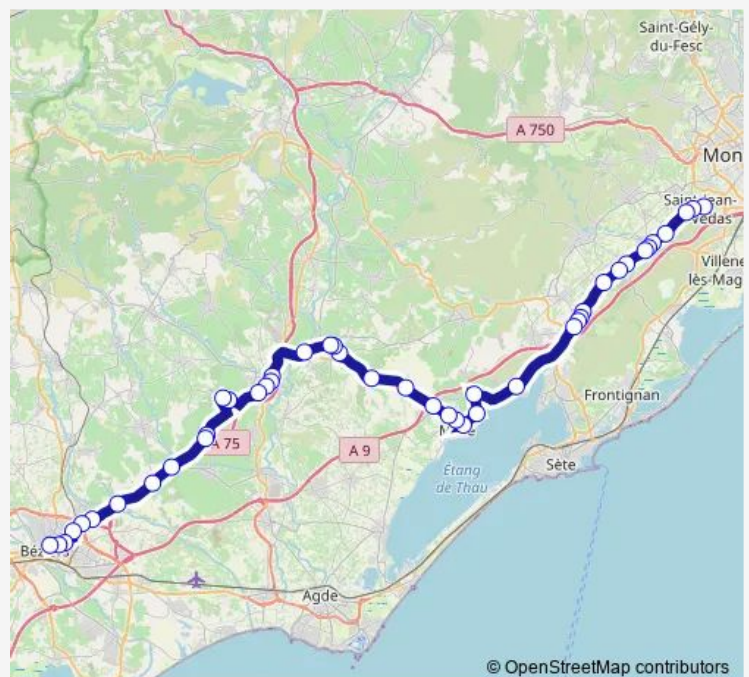

### Route schedule

Beziers - Gare Routiere — Tourbes - Bonne Terre

Monday 07:10-08:10

Tuesday 07:10

Wednesday 07:10

Thursday 07:10

Friday 07:10

Saturday —

### Route info

Direction: Beziers - Gare Routiere

Stops: 15

Trip Duration: 0 hour 35 min

© OpenStreetMap contributors