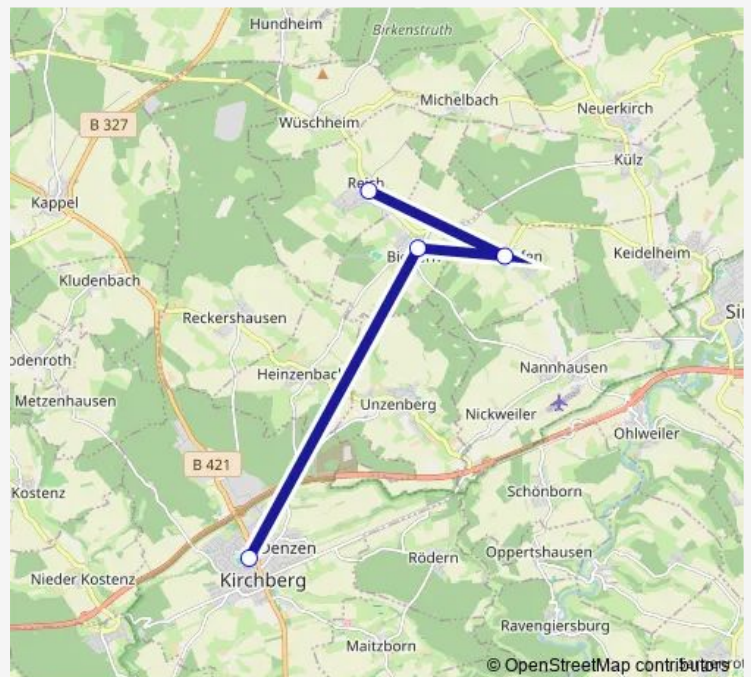

Fronhofen Hauptstraße

Reich Biebertalhalle

Route schedule

Kirchberg (Hunsr) Schulzentrum — Reich Biebertalhalle

Monday 13:30-16:25

Tuesday 13:30-16:25

Wednesday 13:30-16:25

Thursday 13:30-16:25

Friday 13:30

Saturday —

Sunday —

Route info

Direction: Kirchberg (Hunsr) Schulzentrum

Stops: 4

Trip Duration: 0 hour 20 min

656

Direction

Reich Biebertalhalle — Kirchberg (Hunsr) Schulzentrum

4 stops

[Open route schedule](#)

Reich Biebertalhalle

Fronhofen Hauptstraße

Biebern Raiffeisenstraße

Kirchberg (Hunsr) Schulzentrum

Route schedule

Reich Biebertalhalle — Kirchberg (Hunsr) Schulzentrum

Monday	07:22
Tuesday	07:22
Wednesday	07:22
Thursday	07:22
Friday	07:22
Saturday	—
Sunday	—

Route info

Direction: Reich Biebertalhalle

Stops: 4