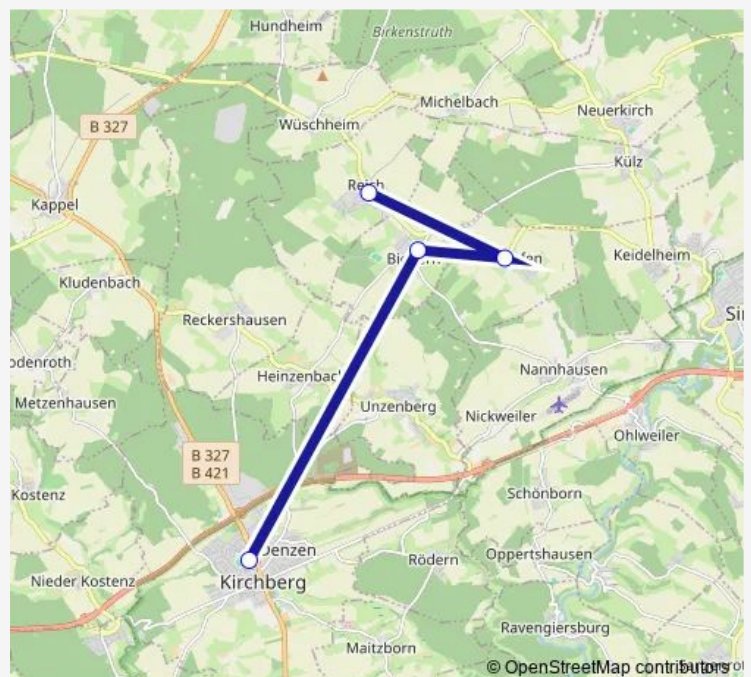

### Direction

Kirchberg (Hunsr) Schulzentrum — Reich Biebertalhalle

4 stops

[Open route schedule](#)

Kirchberg (Hunsr) Schulzentrum

Biebern Raiffeisenstraße

Fronhofen Hauptstraße

Reich Biebertalhalle

### Route schedule

Kirchberg (Hunsr) Schulzentrum — Reich Biebertalhalle

Monday 13:30-16:25

Tuesday 13:30-16:25

Wednesday 13:30-16:25

Thursday 13:30-16:25

Friday 13:30

Saturday —

### Route info

Direction: Kirchberg (Hunsr) Schulzentrum

Stops: 4

Trip Duration: 0 hour 20 min

### Route info

Direction: Reich Biebertalhalle

Stops: 4

Trip Duration: 0 hour 19 min

656 Bus time schedules and route maps are available in an offline PDF at busmaps.com. Use the busmaps.com website to see live bus times, train schedule or subway schedule, and step-by-step directions for all public transit in Simmern