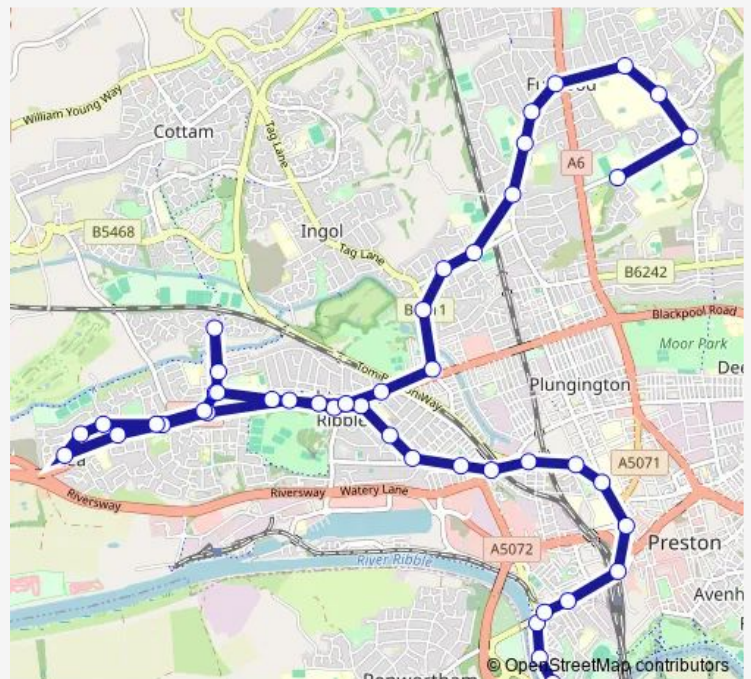

### Direction

Terminus — Archbishop Temple CEHS

45 stops

[Open route schedule](#)

Terminus

Ardee Road

Taylor Street

Fishergate Hill Surgery

Hartington Road

Railway Station

Corporation Street

53 Degrees

The Guild

Carlton Street

Water Lane

Hull Street

### Route schedule

Terminus — Archbishop Temple CEHS

Monday 07:25

Tuesday 07:25

Wednesday 07:25

Thursday 07:25

Friday 07:25

Saturday —

### Route info

Direction: Terminus

Stops: 45

Trip Duration: 0 hour 45 min

■ 656 — Broadgate - Archbishop Temple HS

Greenside Avenue

Lea Club

Police Station