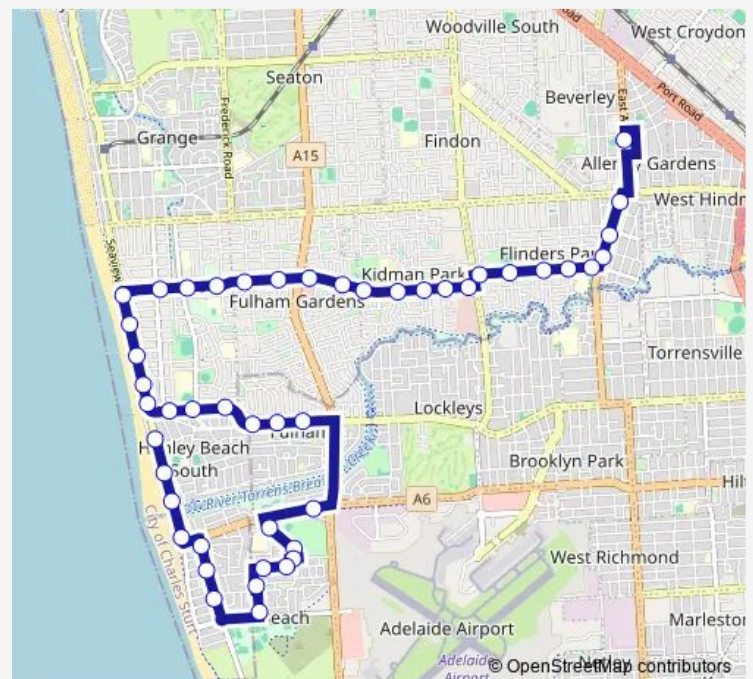

Stop 23 Valetta Rd - South side

Stop 24 Valetta Rd - South side

Stop 25 Valetta Rd - South side

Stop 26 Marlborough St - South side

Stop 27 Marlborough St - South side

Stop 28 Marlborough St - South side

Stop 29 Marlborough St - South side

Route schedule

Stop School St Michaels Junior College East Av — Stop 25 Seaview Rd - West side

Monday 15:30

Tuesday 15:30

Wednesday 15:30

Thursday 15:30

Friday 15:30

Saturday —

Sunday —

Route info

Direction: Stop School St Michaels Junior College East Av

Stops: 47

Trip Duration: 0 hour 42 min

Stop 29A Marlborough St - South side

Stop 29A Seaview Rd - East side

Stop 29 Seaview Rd - East side

Stop 28 Seaview Rd - East side

Stop 27 Seaview Rd - East side

Stop 26 Seaview Rd - East side

Stop 25 Henley Beach Rd - North side

Stop 24 Henley Beach Rd - North side

Stop 23 Henley Beach Rd - North side

Stop 22 Henley Beach Rd - North side