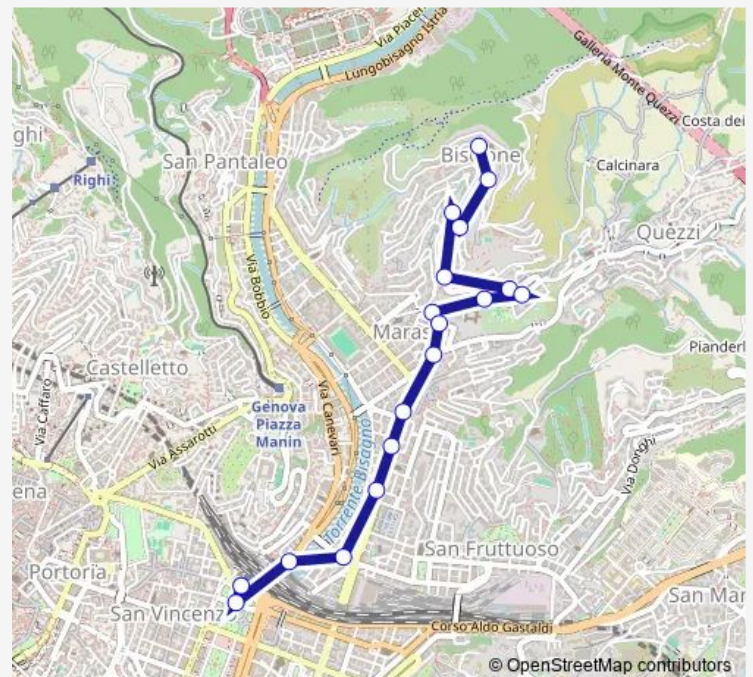

Bracelli 4/Coppede'

Bracelli 5/Salita Dell'Aquila

Bracelli 6/Robino

Loria 1/Magretti

Loria 2/Fea

Loria 3/Fratelli Cervi

Loria 4/Biscione 1

Loria 5/Biscione 2

Loria 6/Biscione 3

FEA 1/Biscione 4

FEA 2/Biscione 5

Route schedule

Brignole FS/Capolinea — FEA 4/Emery

Monday	22:05-01:05 ⁺¹
Tuesday	22:05-01:05 ⁺¹
Wednesday	22:05-01:05 ⁺¹
Thursday	22:05-01:05 ⁺¹
Friday	22:05-01:05 ⁺¹
Saturday	22:05-01:05 ⁺¹
Sunday	22:05-01:05 ⁺¹

Route info

Direction: Brignole FS/Capolinea

Stops: 23

Trip Duration: 0 hour 20 min

656 — V.Fea-V.Fereggiano-P.zza Giusti-Staz.Brignole

FEA 3/Biscione 6

FEA 4/Emery

Direction

FEA 4/Emery — Brignole FS/Capolinea

18 stops

[Open route schedule](#)

FEA 4/Emery

FEA 5/Loria

Loria 7/Magretti

Bracelli 1/Robino

Bracelli 2/Salita Dell'Aquila