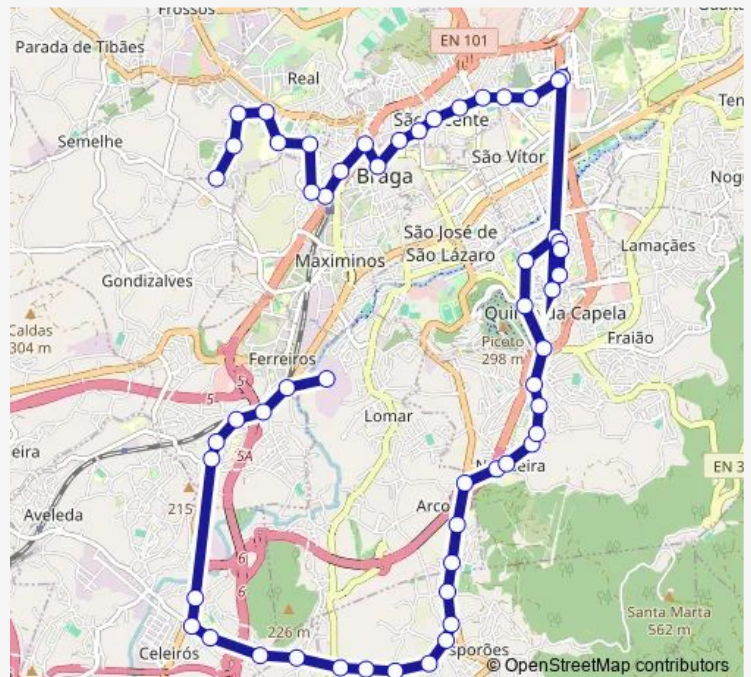

Machado Owen (Residência UM li)

Nascente

Baixo

Route schedule

Tourido li — Bosch/Delphi 1 (Complexo)

Monday —

Tuesday —

Wednesday —

Thursday —

Friday 22:00

Saturday —

Sunday —

Route info

Direction: Tourido li

Stops: 50

Trip Duration: 0 hour 45 min