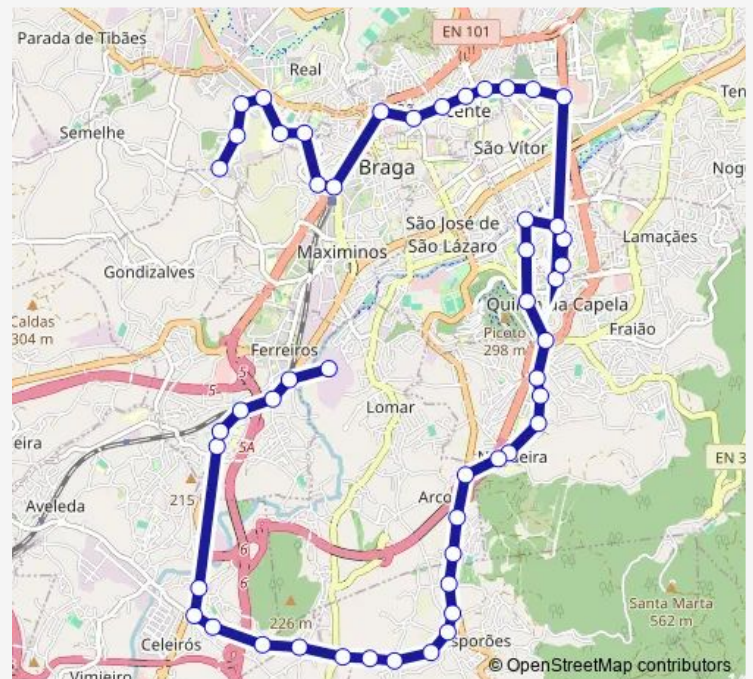

Bus 656 Real - Bosch/Delphi

[Go to website](#)

Direction

Bosch/Delphi 1 (Complexo) — Tourido li

55 stops

[Open route schedule](#)

Bosch/Delphi 1 (Complexo)

Cidade Porto Iv

Cidade Porto V

Cidade Porto Vi

Maria D Silva (Centro Empresarial)

Maria D Silva

S Lourenço li

Celeirós (Senhor Paciência I)

Senhor Paciência li

Senhor Paciência lii

S Miguel

Espessandes II (Pinheiro Bicho)

Espessandes I

Granjas Iv

Granjas III (Ressondo)

Granjas li

Granjas I (Cruzamento)

S Tiago I

Independência III (Limite 2/1)

Independência II (Igreja)

Independência I

Route schedule

Bosch/Delphi 1 (Complexo) — Tourido li

Monday —

Tuesday —

Wednesday —

Thursday —

Friday

06:10

Saturday —

Sunday —

Route info

Direction: Bosch/Delphi 1 (Complexo)

Stops: 55

Trip Duration: 0 hour 35 min

■ 656 — Real - Bosch/Delphi

BusMaps