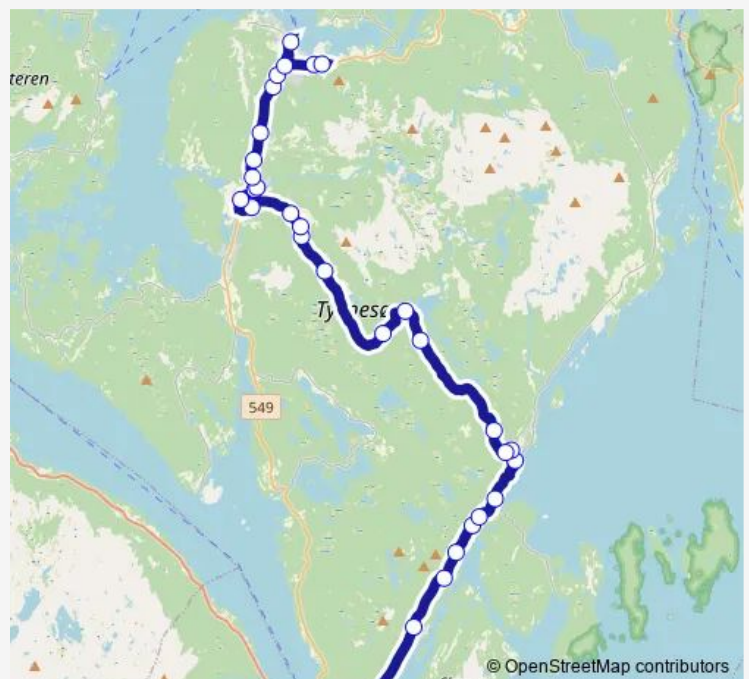

Myklestad nord

Reiso sør

Route schedule

Hodnanes — Tysnes skule

Monday	07:05
Tuesday	07:05
Wednesday	07:05
Thursday	07:05
Friday	07:05
Saturday	—
Sunday	—

Route info

Direction: Hodnanes

Stops: 31

Trip Duration: 0 hour 45 min

Uggdal skule

Reiso nord

Eredalen

Hodlekje

Daland sør

Daland nord

Windsor kryss