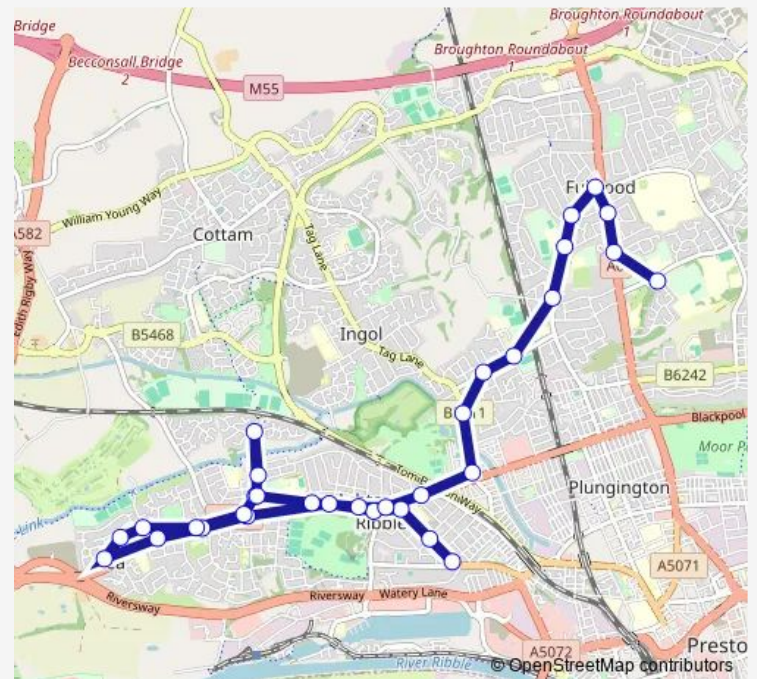

Newton Road

### Route schedule

St Michaels Church — Archbishop Temple CEHS

Monday 07:25

Tuesday 07:25

Wednesday 07:25

Thursday 07:25

Friday 07:25

Saturday —

### Route info

Direction: St Michaels Church

Stops: 32

Trip Duration: 0 hour 45 min

656

Lane Ends

Drakes Croft

Dunkirk Avenue

## Route info

Direction: Archbishop Temple CEHS

Stops: 30

Trip Duration: 0 hour 38 min

Broadway

Post Office

Pedders Lane

Meads Road