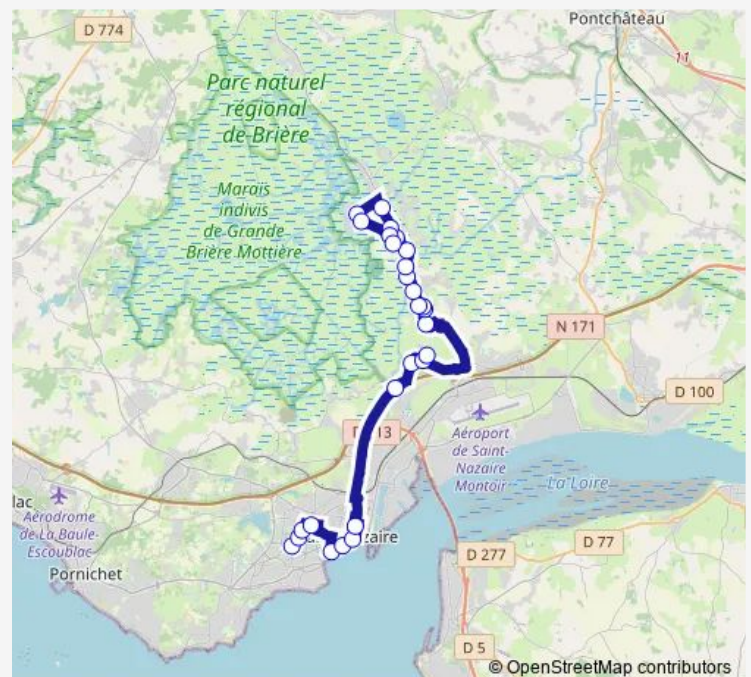

Maison de l'Eclusier

Le Pintré

Aignac

Route schedule

Sunderland — La Rinais

Monday 17:48

Tuesday 17:48

Wednesday —

Thursday 17:48

Friday 17:48

Saturday —

Sunday —

Route info

Direction: Sunderland

Stops: 27

Trip Duration: 0 hour 53 min