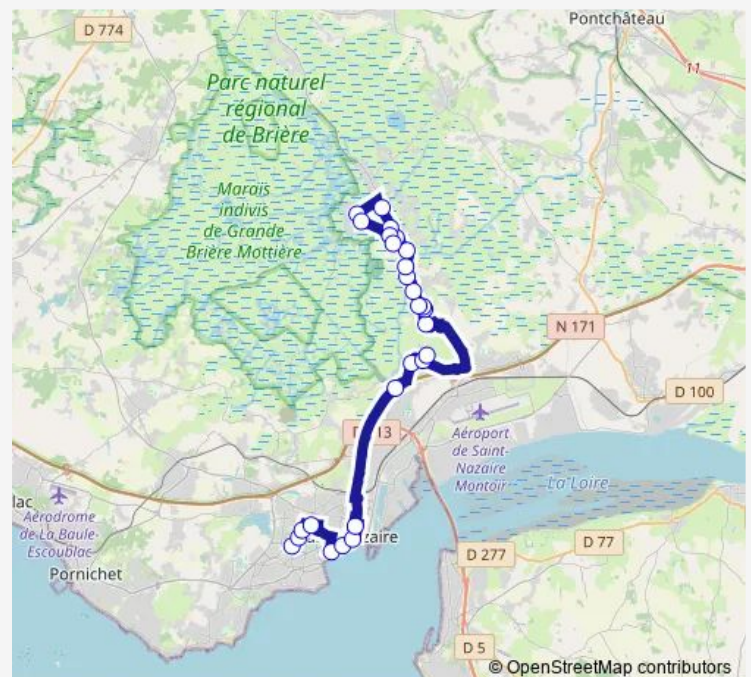

### Route schedule

Sunderland — La Rinais

Monday 17:48

Tuesday 17:48

Wednesday —

Thursday 17:48

Friday 17:48

Saturday —

### Route info

Direction: Sunderland

Stops: 27

Trip Duration: 0 hour 53 min

■ 656 — SCO 656

BusMaps

La Clairvaux

Le Lony