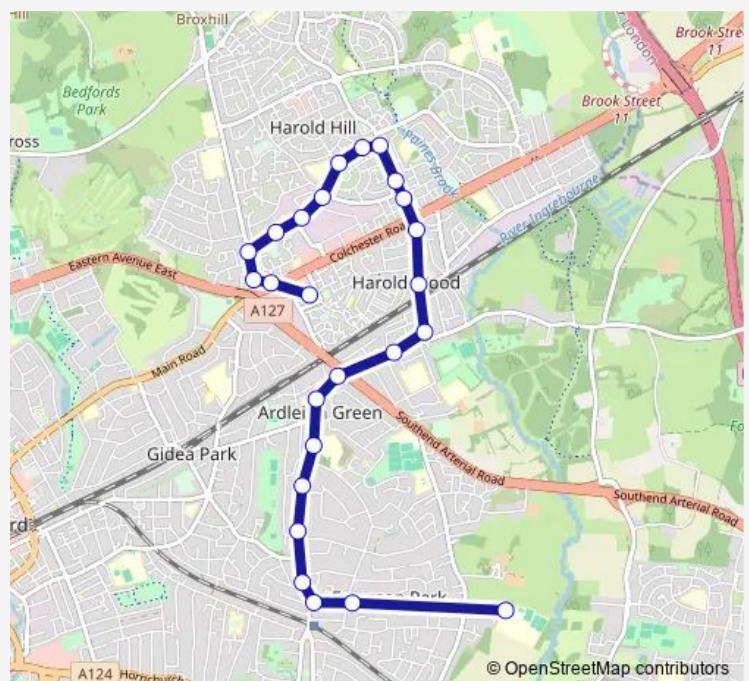

### Direction

Gallows Corner / Tesco — Emerson Park Academy

26 stops

[Open route schedule](#)

Gallows Corner / Tesco

Gallows Corner Retail Park

Gallows Corner

Neave Crescent

### Route schedule

Gallows Corner / Tesco — Emerson Park Academy

Monday 07:43-07:45

Tuesday 07:43-07:45

Wednesday 07:43-07:45

Thursday 07:43-07:45

Friday 07:43-07:45

Saturday —

### Route info

Direction: Gallows Corner / Tesco

Stops: 26

Trip Duration: 0 hour 38 min

656 — Emerson Park School - Parkstone Avenue -  
Ardleigh Green - Harold Wood - Gallows Corner, Tesco

Burntwood Avenue

Butts Green Road

Nelmes Road

Wingletye Lane

Emerson Park Academy

**Direction**

Emerson Park Academy — Gallows Corner / Tesco

25 stops

[Open route schedule](#)