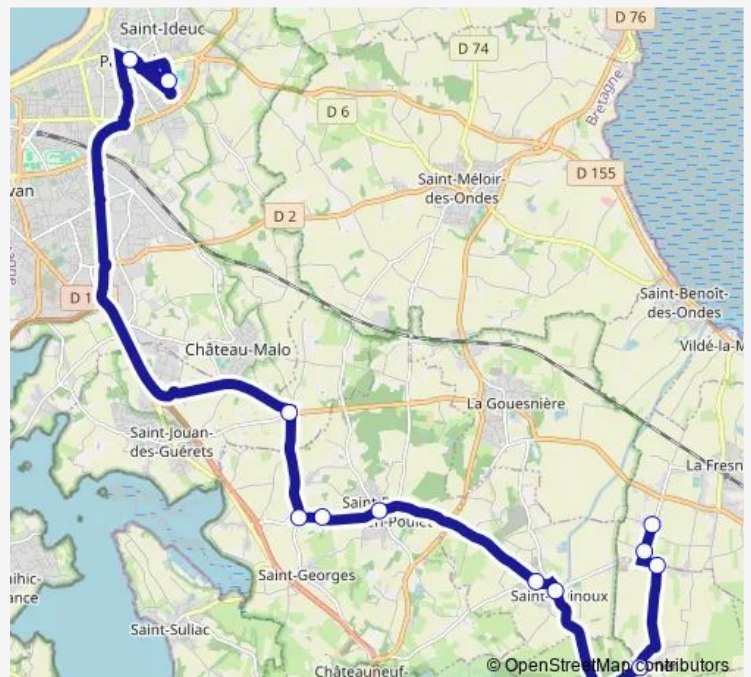

Bus S516 La Fresnais - Saint-Malo

[Go to website](#)

Direction

La Mulonnais — Henri Lemarié

12 stops

[Open route schedule](#)

La Mulonnais

La Fleuriais

Roblin

Centre

Centre

Le Clos Bodou

Saint-Père Centre

Le Havelin

Les Guinéheux

La Chapelle de la Lande

Paramé Mairie

Henri Lemarié

Route schedule

La Mulonnais — Henri Lemarié

Monday	06:55
Tuesday	06:55
Wednesday	06:55
Thursday	06:55
Friday	06:55
Saturday	—
Sunday	—

Route info

Direction: La Mulonnais

Stops: 12

Trip Duration: 0 hour 46 min

S516 — La Fresnais - Saint-Malo

S516 Bus time schedules and route maps are available in an offline PDF at busmaps.com. Use the busmaps.com website to see live bus times, train schedule or subway schedule, and step-by-step directions for all public transit in Saint-Guinoux