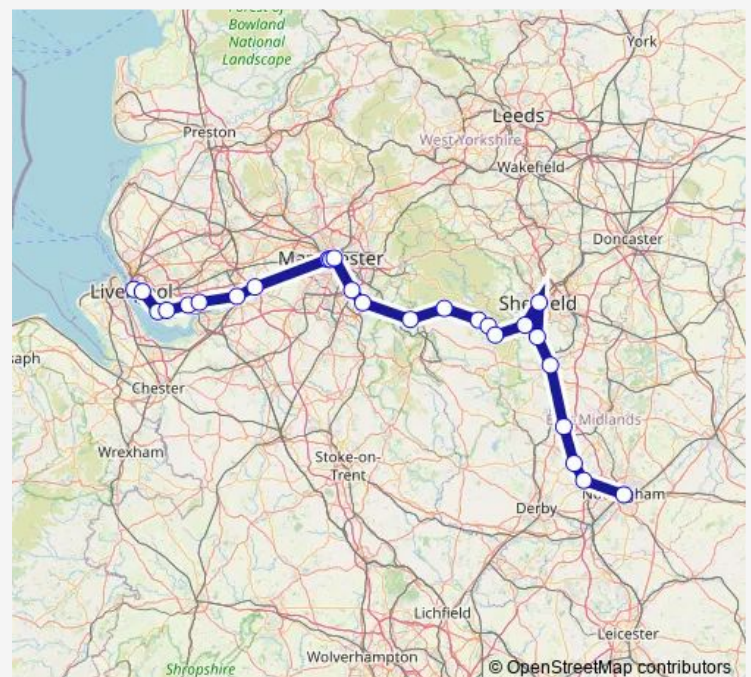

Thursday 12:51-19:51

Friday 12:51-19:51

Saturday 12:51-20:51

Sunday 12:51-19:51

Route info

Direction: Liverpool Lime Street

Stops: 26

Trip Duration: 2 hour 41 min