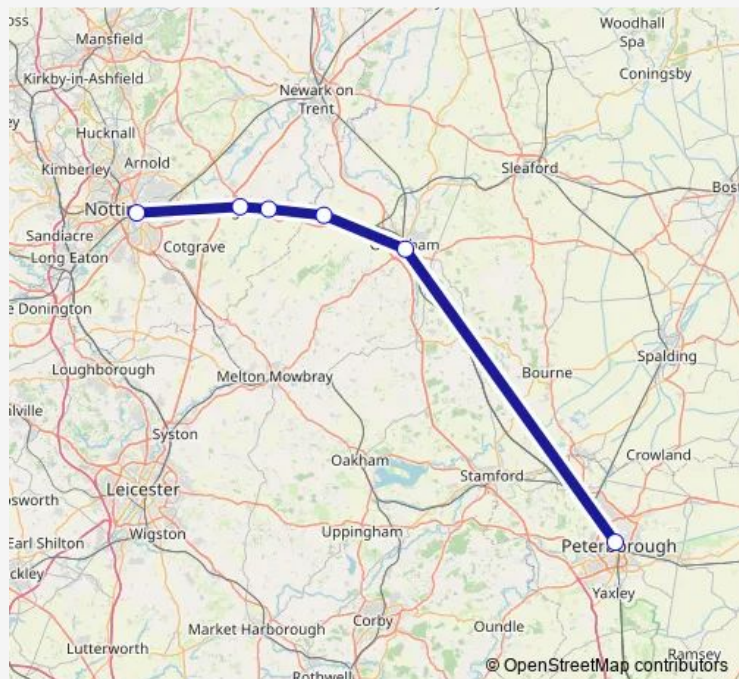

## Rail E M R Nottingham - Peterborough

[Go to website](#)

### Direction

Nottingham — Peterborough

6 stops

[Open route schedule](#)

Nottingham

Bingham

Aslockton

Bottesford

### Route schedule

Nottingham — Peterborough

Monday 05:13

Tuesday 05:13

Wednesday 05:13

Thursday 05:13

Friday 05:13

Saturday 05:09

### Route info

Direction: Nottingham

Stops: 6

Trip Duration: 1 hour 9 min

■ E M R — Nottingham - Peterborough

E M R Rail time schedules and route maps are available in an offline PDF at [busmaps.com](https://busmaps.com). Use the [busmaps.com](https://busmaps.com) website to see live bus times, train schedule or subway schedule, and step-by-step directions for all public transit in Peterborough