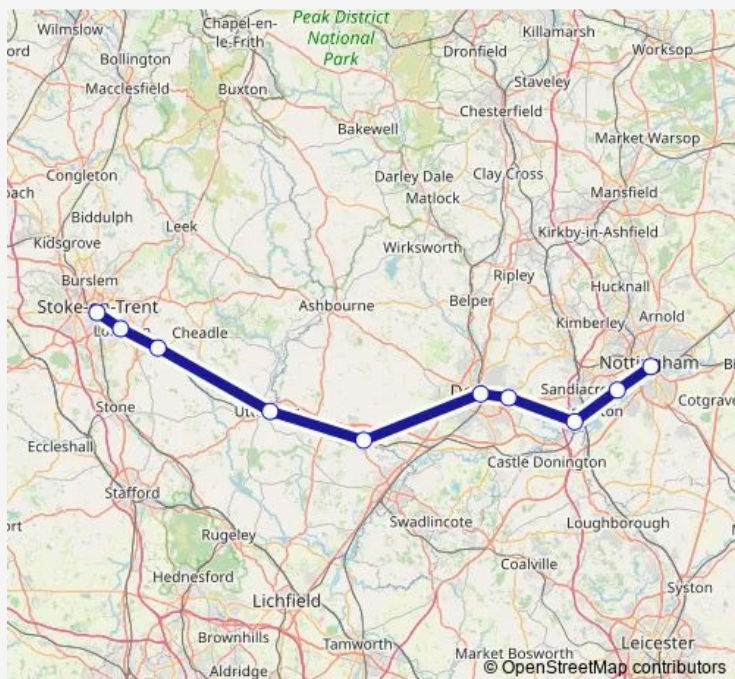

Route schedule

Stoke-on-Trent — Nottingham

Monday	—
Tuesday	—
Wednesday	—
Thursday	—
Friday	19:34-21:47
Saturday	—
Sunday	—

Route info

Direction: Stoke-on-Trent

Stops: 10

Trip Duration: 1 hour 15 min

■ E M R — Nottingham - Stoke-on-Trent

## Direction

Stoke-on-Trent — Nottingham

11 stops

[Open route schedule](#)

Stoke-on-Trent

Longton

Blythe Bridge

Uttoxeter

## Route info

Direction: Stoke-on-Trent

Stops: 11

Trip Duration: 1 hour 16 min

**Direction**

Nottingham — Stoke-on-Trent

11 stops

[Open route schedule](#)

## Route info

Direction: Nottingham

Stops: 11

Trip Duration: 1 hour 20 min

E M R Rail time schedules and route maps are available in an offline PDF at busmaps.com. Use the busmaps.com website to see live bus times, train schedule or subway schedule, and step-by-step directions for all public transit in Derby