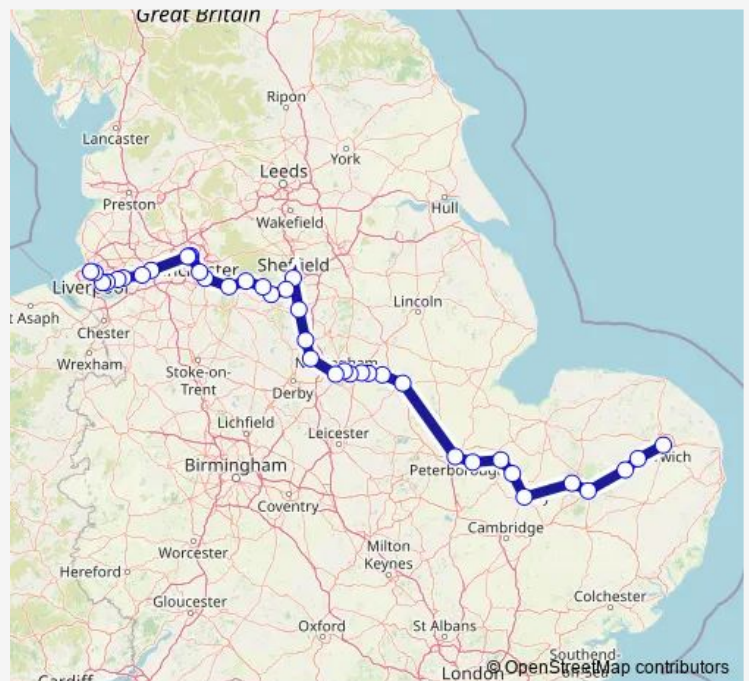

Rail E M R Liverpool Lime Street - Norwich

[Go to website](#)

**Direction**

Liverpool Lime Street — Norwich

37 stops

[Open route schedule](#)

Liverpool Lime Street

Edge Hill

Dore & Totley

Sheffield

Chesterfield

Route schedule

Liverpool Lime Street — Norwich

Monday	—
Tuesday	—
Wednesday	—
Thursday	—
Friday	—
Saturday	—
Sunday	14:51

Route info

Direction: Liverpool Lime Street

Stops: 37

Trip Duration: 5 hour 33 min

■ E M R — Norwich - Liverpool Lime Street

Alfreton

Langley Mill

Nottingham

Radcliffe (Nottinghamshire)

Bingham