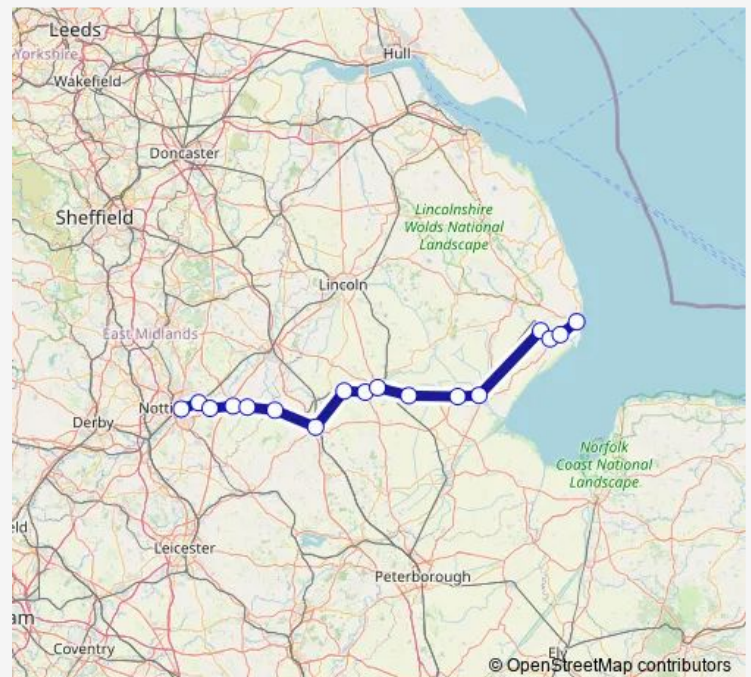

Thursday —

Friday —

Saturday —

Sunday 12:50-14:49

Route info

Direction: Nottingham

Stops: 13

Trip Duration: 2 hour 4 min

■ E M R — Nottingham - Skegness

Direction

Nottingham — Skegness

12 stops

[Open route schedule](#)

Nottingham

Radcliffe (Nottinghamshire)

Bingham