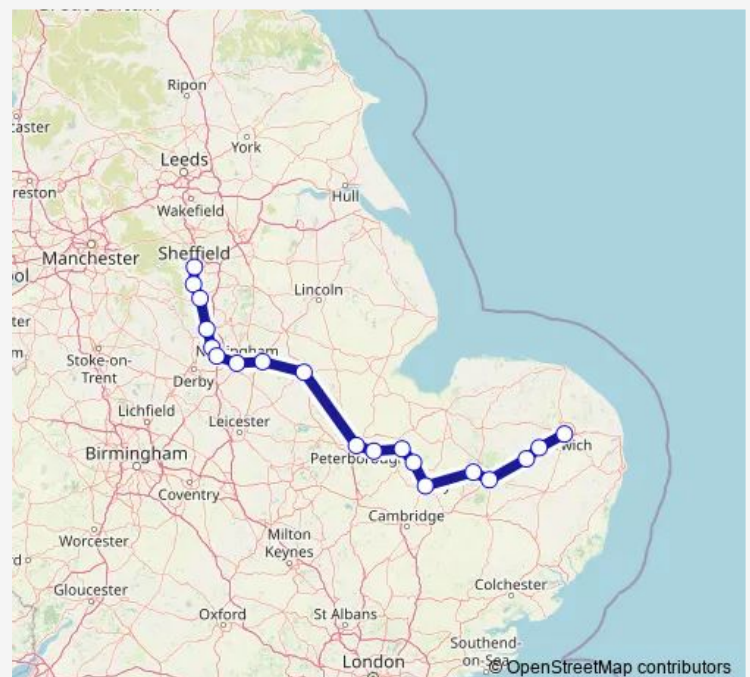

Langley Mill

Ilkeston

Nottingham

Bingham

Grantham

Peterborough

Whittlesea

March

Manea

Ely

Brandon

Thetford

Attleborough

Wymondham

Norwich

### Route schedule

Sheffield — Norwich

Monday 06:32-07:43

Tuesday 06:32-07:43

Wednesday 06:32-07:43

Thursday 06:32-07:43

Friday 06:32-07:43

Saturday 06:45-07:40

### Route info

Direction: Sheffield

Stops: 19

Trip Duration: 3 hour 32 min

E M R — Sheffield - Norwich

E M R Rail time schedules and route maps are available in an offline PDF at [busmaps.com](https://busmaps.com). Use the [busmaps.com](https://busmaps.com) website to see live bus times, train schedule or subway schedule, and step-by-step directions for all public transit in Nottingham