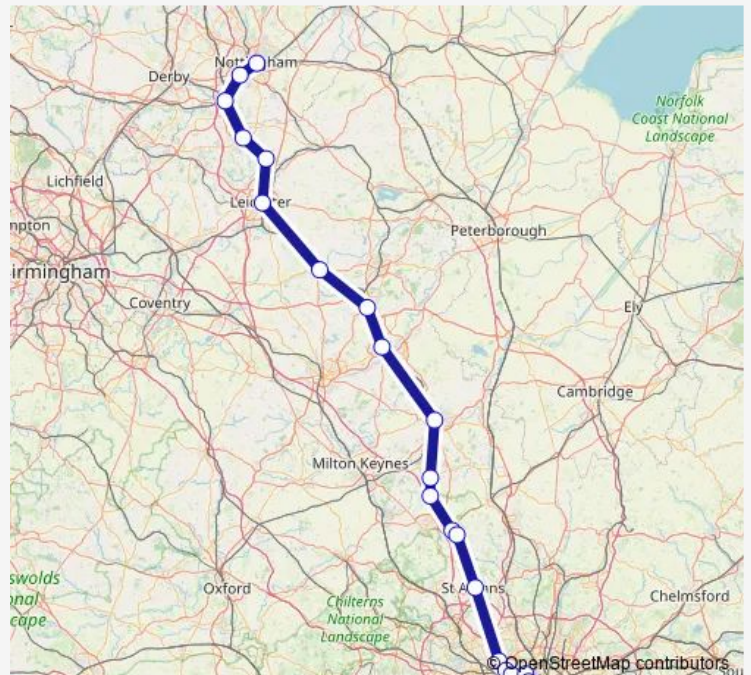

Sunday 14:30-20:35

Route info

Direction: London St Pancras International

Stops: 18

Trip Duration: 1 hour 44 min

Direction

Nottingham — London St Pancras International

20 stops