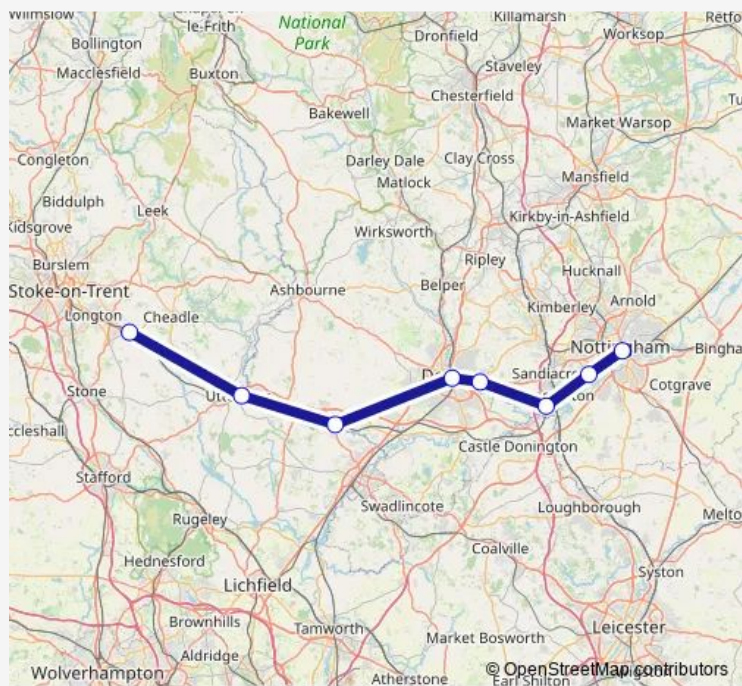

Rail E M R Nottingham - Blythe Bridge

[Go to website](#)

Direction
 Nottingham — Blythe Bridge

8 stops

[Open route schedule](#)

- Nottingham
- Beeston
- Long Eaton
- Spondon
- Derby
- Tutbury & Hatton
- Uttoxeter
- Blythe Bridge

Route schedule
 Nottingham — Blythe Bridge

Monday	—
Tuesday	—
Wednesday	—
Thursday	—
Friday	21:19
Saturday	—
Sunday	—

Route info

Direction: Nottingham

Stops: 8

Trip Duration: 1 hour 5 min

E M R Rail time schedules and route maps are available in an offline PDF at busmaps.com. Use the busmaps.com website to see live bus times, train schedule or subway schedule, and step-by-step directions for all public transit in Nottingham

The schedule is provided in the local timezone. Times with "(+1)" indicate departures on the next day.

PDF file created on 2024-12-20

2024 BusMaps.com - All Rights Reserved