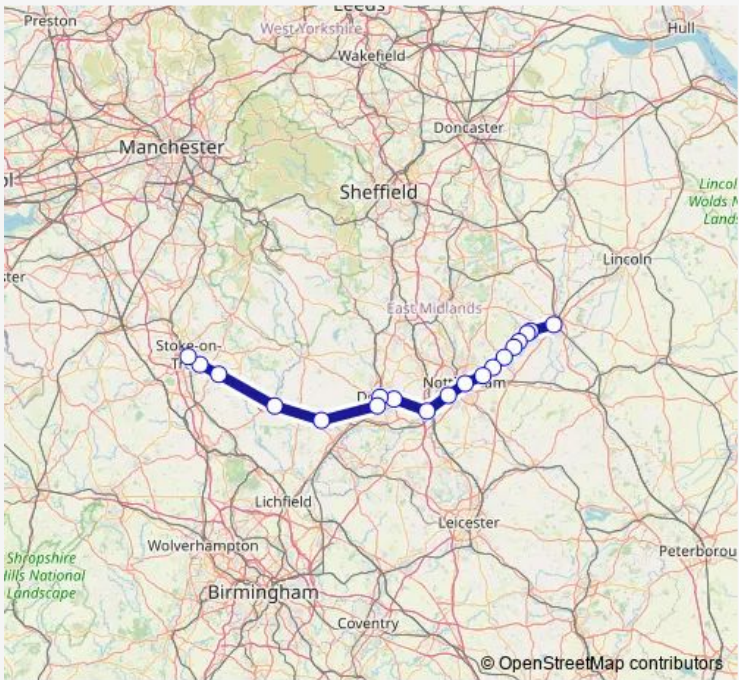

Route schedule  
 Stoke-on-Trent — Newark Castle

Monday	—
Tuesday	—
Wednesday	—
Thursday	—
Friday	16:29
Saturday	—
Sunday	—

Route info

Direction: Stoke-on-Trent

Stops: 17

Trip Duration: 2 hour 1 min

**Direction**

Stoke-on-Trent — Newark Castle

18 stops

[Open route schedule](#)

Stoke-on-Trent

Longton

Blythe Bridge

Uttoxeter

Tutbury &amp; Hatton