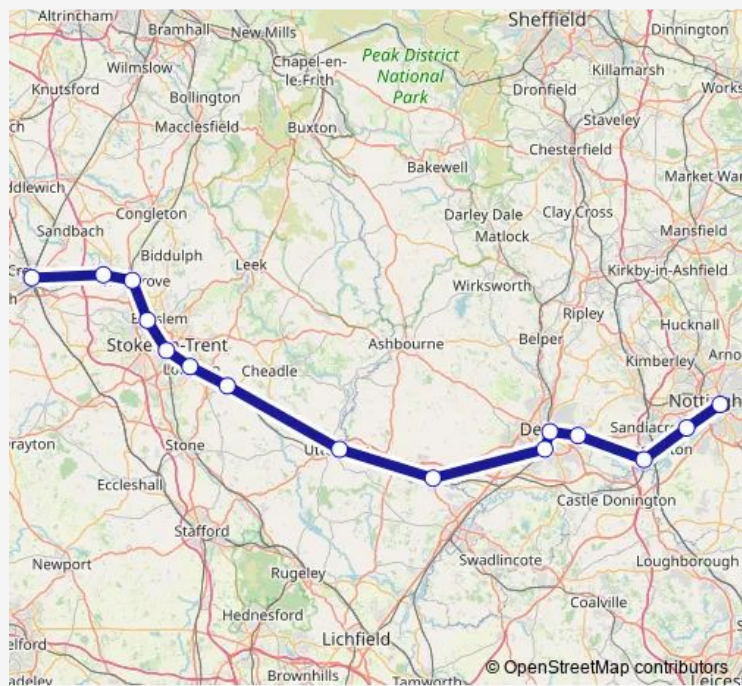

Rail E M R Nottingham - Crewe

[Go to website](#)

Direction
Crewe — Nottingham
14 stops
[Open route schedule](#)

- Crewe
- Alsager
- Kidsgrove
- Stoke-on-Trent
- Longton
- Blythe Bridge
- Uttoxeter
- Tutbury & Hatton
- Peartree
- Derby
- Spondon
- Long Eaton
- Beeston
- Nottingham

Route schedule
Crewe — Nottingham

Monday	18:10
Tuesday	18:10
Wednesday	18:10
Thursday	18:10
Friday	18:10
Saturday	—
Sunday	—

Route info
Direction: Crewe
Stops: 14
Trip Duration: 1 hour 38 min

E M R — Nottingham - Crewe **BusMaps**