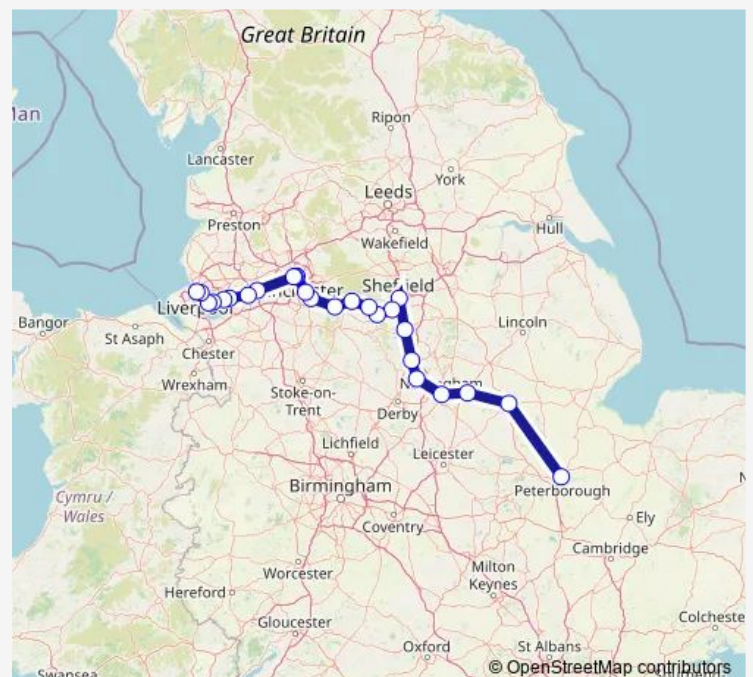

Rail E M R Liverpool Lime Street - Peterborough

[Go to website](#)

Direction

Liverpool Lime Street — Peterborough

29 stops

[Open route schedule](#)

Liverpool Lime Street

Edge Hill

Dore & Totley

Sheffield

Dronfield

Route schedule

Liverpool Lime Street — Peterborough

Monday —

Tuesday —

Wednesday —

Thursday —

Friday —

Saturday 06:49-17:51

Sunday 12:51-17:51

Route info

Direction: Liverpool Lime Street

Stops: 29

Trip Duration: 3 hour 47 min

Peterborough

Direction

Peterborough — Liverpool Lime Street

27 stops

[Open route schedule](#)

Peterborough

Grantham

Bingham