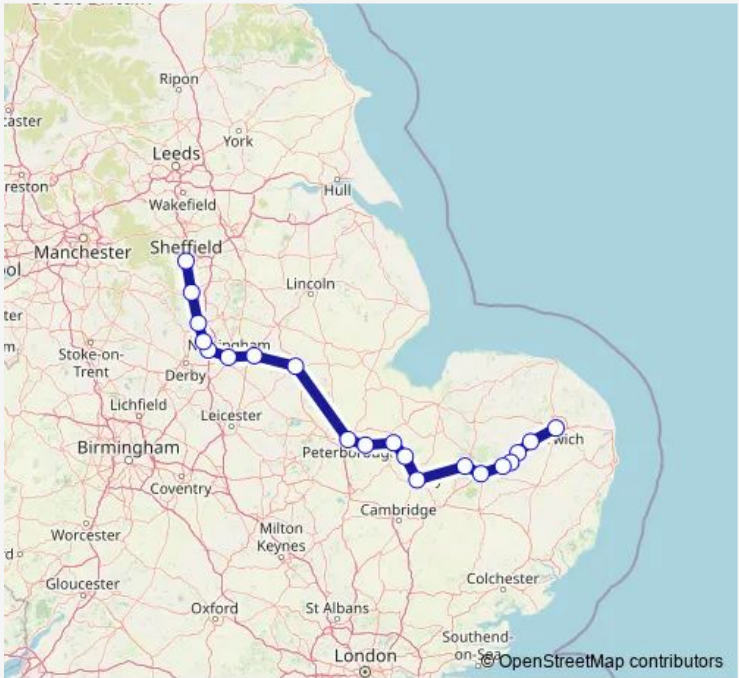

**Rail E M R Norwich - Sheffield**

[Go to website](#)

**Direction**  
 Norwich — Sheffield  
 18 stops  
[Open route schedule](#)

- Norwich
- Wymondham
- Attleborough
- Thetford
- Brandon
- Ely
- Manea
- March
- Whittlesea
- Peterborough
- Grantham
- Bingham
- Nottingham
- Ilkeston
- Langley Mill
- Alfreton
- Chesterfield
- Sheffield

**Route schedule**  
 Norwich — Sheffield

Monday	17:50
Tuesday	17:50
Wednesday	17:50
Thursday	17:50
Friday	17:50
Saturday	17:50
Sunday	—

**Route info**  
 Direction: Norwich  
 Stops: 18  
 Trip Duration: 3 hour 49 min

The schedule is provided in the local timezone. Times with "(+1)" indicate departures on the next day.

PDF file created on 2025-01-16

2024 BusMaps.com - All Rights Reserved