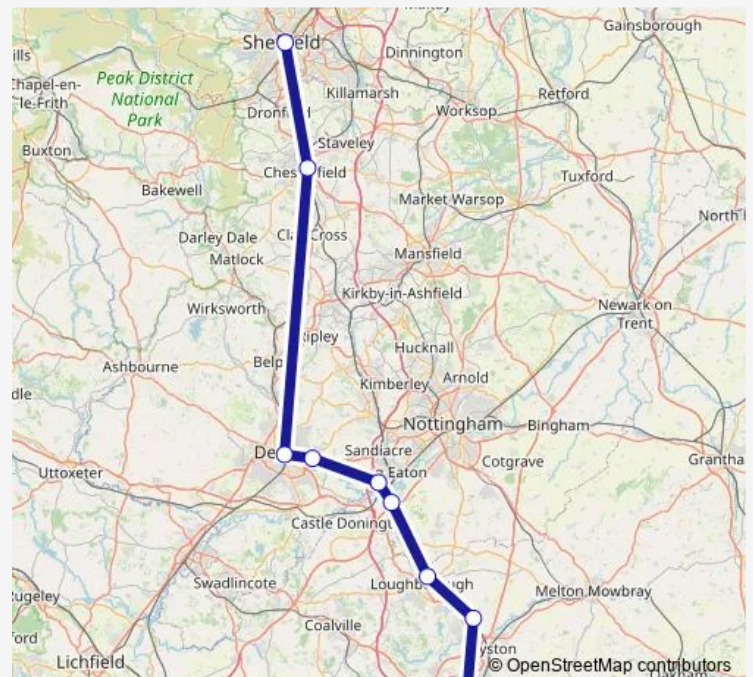

### Route schedule

Sheffield — Leicester

Monday —

Tuesday —

Wednesday —

Thursday —

Friday —

Saturday 20:30

### Route info

Direction: Sheffield

Stops: 8

Trip Duration: 0 hour 59 min

E M R — Leicester - Sheffield

**Direction**

Sheffield — Leicester

9 stops

[Open route schedule](#)

Sheffield

Chesterfield

Derby

Spondon

Long Eaton

East Midlands Parkway

Loughborough

## Route info

Direction: Leicester

Stops: 12

Trip Duration: 1 hour 40 min

**Direction**

Sheffield — Leicester

8 stops

[Open route schedule](#)