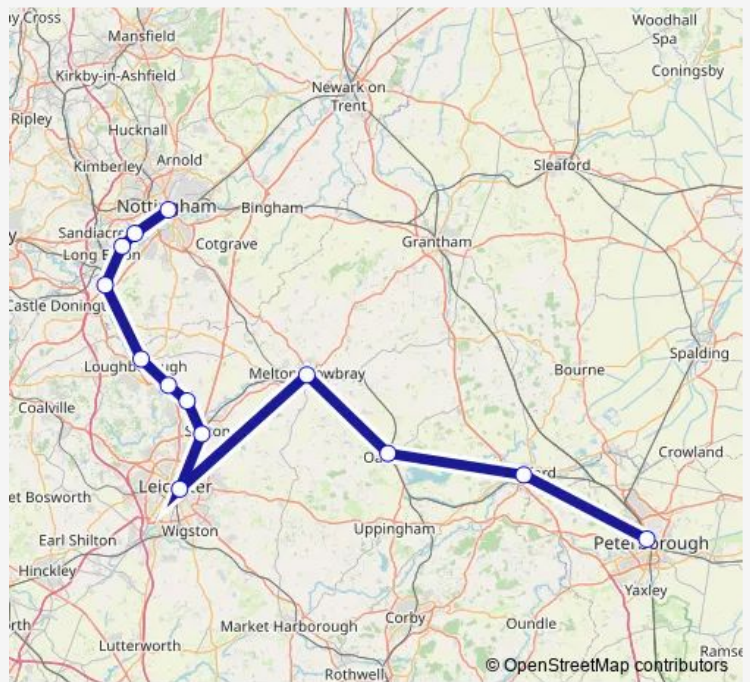

Rail E M R Nottingham - Peterborough

[Go to website](#)

Direction
 Peterborough — Nottingham
 13 stops
[Open route schedule](#)

- Peterborough
- Stamford
- Oakham
- Melton Mowbray
- Leicester
- Syston
- Sileby
- Barrow upon Soar
- Loughborough
- East Midlands Parkway
- Attenborough
- Beeston
- Nottingham

Route schedule
 Peterborough — Nottingham

Monday	20:05
Tuesday	20:05
Wednesday	20:05
Thursday	20:05
Friday	20:05
Saturday	—
Sunday	—

Route info
 Direction: Peterborough
 Stops: 13
 Trip Duration: 2 hour 26 min

Direction

Nottingham — Peterborough

8 stops

[Open route schedule](#)

Nottingham

East Midlands Parkway

Loughborough

Sileby

Direction: Nottingham

Stops: 8

Trip Duration: 1 hour 24 min

Direction

Peterborough — Nottingham

4 stops

[Open route schedule](#)

Peterborough