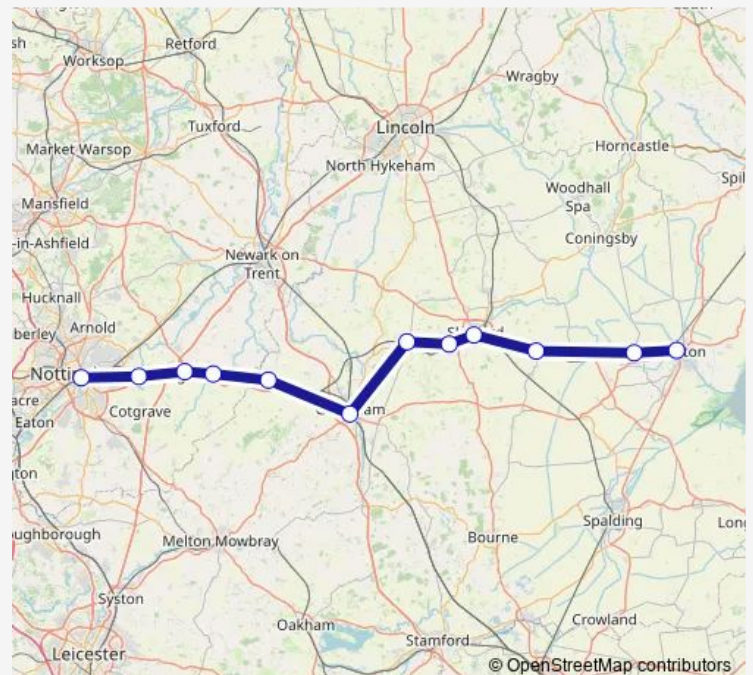

Saturday 19:46

Sunday —

Route info

Direction: Nottingham

Stops: 11

Trip Duration: 1 hour 36 min

■ E M R — Boston - Nottingham

Direction

Nottingham — Boston

12 stops

[Open route schedule](#)

Nottingham

Radcliffe (Nottinghamshire)

Bingham

Aslockton

Bottesford

Grantham

Ancaster

Rauceby

Sleaford

Heckington

Hubberts Bridge

Boston

Route schedule

Route info

Direction: Nottingham

Stops: 12

Trip Duration: 1 hour 34 min

Direction

Nottingham — Boston

13 stops

[Open route schedule](#)