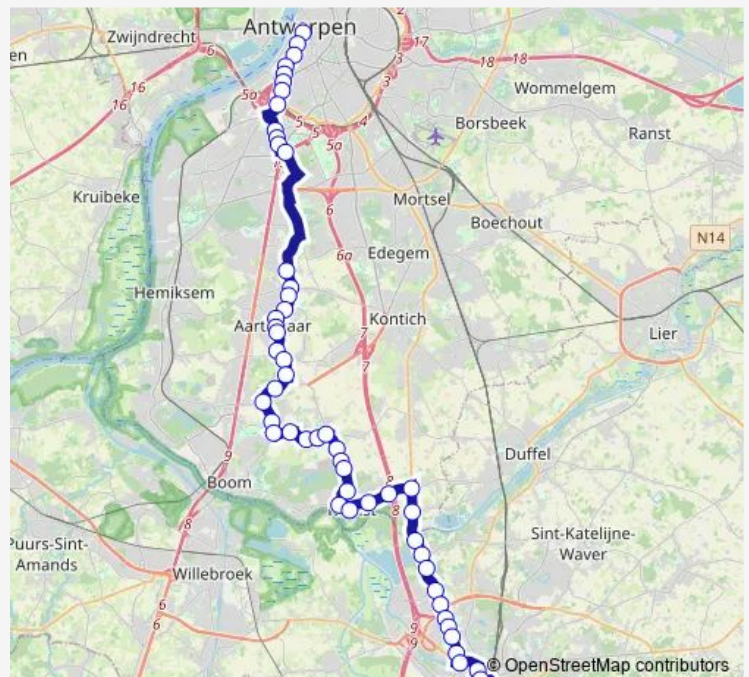

Rumst Busstation

Route schedule

Mechelen Station perron 10 — Antwerpen Groenplaats

Monday —

Tuesday 22:40-02:41⁺¹

Wednesday 03:41-06:41

Thursday —

Friday —

Saturday —

Sunday —

Route info

Direction: Mechelen Station perron 10

Stops: 56

Trip Duration: 1 hour 7 min

F2 — Groenplaats - Aartselaar - Rumst - Mechelen

Rumst Catenberg