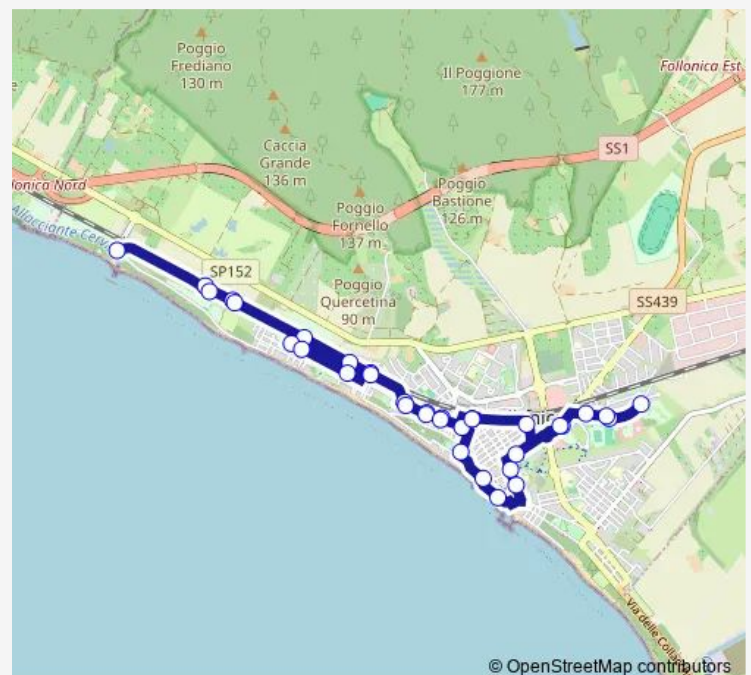

### Route schedule

Follonica Fs — Follonica Fs (Arrivo)

Monday	08:15-19:30
Tuesday	08:15-19:30
Wednesday	08:15-19:30
Thursday	08:15-19:30
Friday	08:15-19:30
Saturday	08:15-19:30
Sunday	10:10-17:35

### Route info

Direction: Follonica Fs

Stops: 34

Trip Duration: 0 hour 29 min

f2 — Follonica Fs-Casse Lombarde-Matteotti-Via Carducci-Follonica Fs

Zara Pinacoteca

Follonica Carducci Lungomare

Follonica Biccocchi C.F.S.