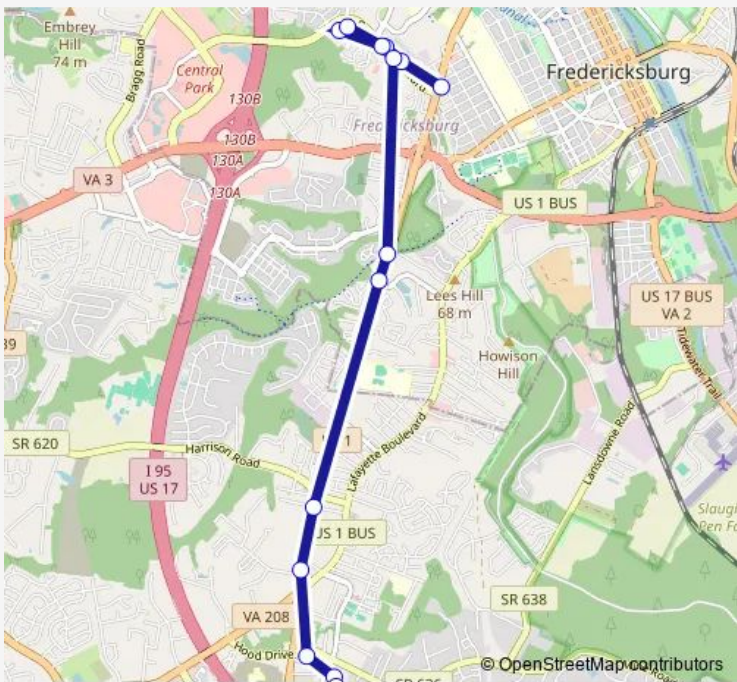

Direction
 1 - Fxbgo! Central — 26 - Lee's Hill Center / Market St. (Rgi)

15 stops

[Open route schedule](#)

- 1 - Fxbgo! Central
- 636 - Cowan Blvd. (Monticello Apts. #1)
- 637 - Cowan Blvd. (Monticello Apts. #2)
- 488 - Cowan Blvd. (Evergreen Apts.)
- 10 - Cowan Blvd. (Madonna House)
- 610 - Cowan Blvd. (The Commons Apts.)
- 611 - Cowan Blvd. (Hugh Mercer Elem. School)
- 167 - Rte. 1 / Kings Mill Dr
- 11 - Rte. 1 (Townsend Sq.)
- 24 - Rte. 1 / Fleming St.
- 173 - Loren Dr / Industrial Dr.
- 174 - Lee's Hill Center (Ruby Tuesday / Auto Zone)
- 176 - Lee's Hill Professional Center
- 175 - The Shops at Lee's Hill (Weis)
- 26 - Lee's Hill Center / Market St. (Rgi)

Route schedule

1 - Fxbgo! Central — 26 - Lee's Hill Center / Market St. (Rgi)

Monday	06:30-19:30
Tuesday	06:30-19:30
Wednesday	06:30-19:30
Thursday	06:30-19:30
Friday	06:30-19:30
Saturday	—
Sunday	—

Route info

Direction: 1 - Fxbgo! Central

Stops: 15

Trip Duration: 0 hour 29 min

Direction

26 - Lee's Hill Center / Market St. (Rgi) — 1 - Fxbgo! Central

16 stops

[Open route schedule](#)

26 - Lee's Hill Center / Market St. (Rgi)

Friday 07:00-20:00

Saturday —

Sunday —

Route info

Direction: 26 - Lee's Hill Center / Market St. (Rgi)

Stops: 16

Trip Duration: 0 hour 29 min

Direction