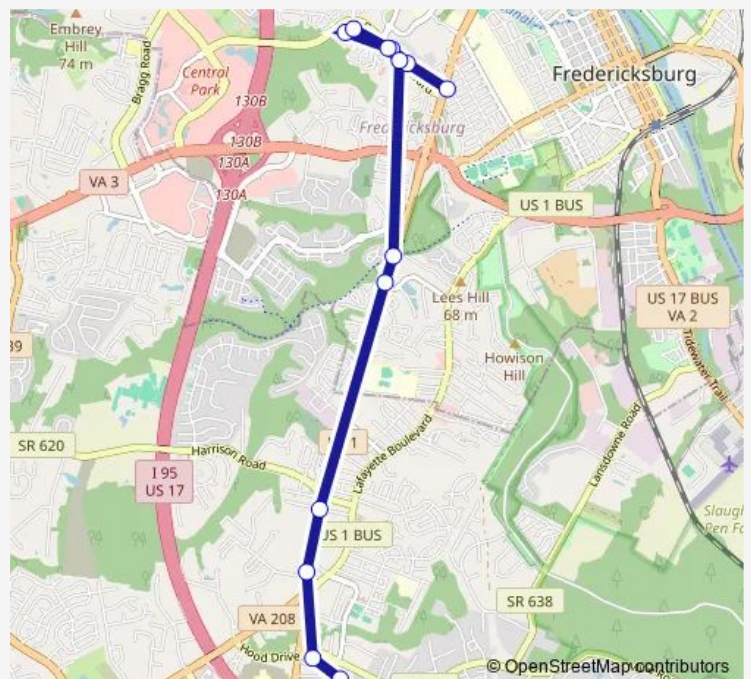

Direction

1 - Fxbgo! Central — 26 - Lee's Hill Center / Market St. (Rgi)

15 stops

[Open route schedule](#)

- 1 - Fxbgo! Central
- 636 - Cowan Blvd. (Monticello Apts. #1)
- 637 - Cowan Blvd. (Monticello Apts. #2)
- 488 - Cowan Blvd. (Evergreen Apts.)
- 10 - Cowan Blvd. (Madonna House)
- 610 - Cowan Blvd. (The Commons Apts.)
- 611 - Cowan Blvd. (Hugh Mercer Elem. School)
- 167 - Rte. 1 / Kings Mill Dr
- 11 - Rte. 1 (Townsend Sq.)
- 24 - Rte. 1 / Fleming St.
- 173 - Loren Dr / Industrial Dr.
- 174 - Lee's Hill Center (Ruby Tuesday / Auto Zone)
- 176 - Lee's Hill Professional Center
- 175 - The Shops at Lee's Hill (Weis)
- 26 - Lee's Hill Center / Market St. (Rgi)

Route schedule

1 - Fxbgo! Central — 26 - Lee's Hill Center / Market St. (Rgi)

Monday	06:30-19:30
Tuesday	06:30-19:30
Wednesday	06:30-19:30
Thursday	06:30-19:30
Friday	06:30-19:30
Saturday	—
Sunday	—

Route info

Direction: 1 - Fxbgo! Central

Stops: 15

Trip Duration: 0 hour 29 min

Direction

26 - Lee's Hill Center / Market St. (Rgi) — 1 - Fxbgo! Central

16 stops

[Open route schedule](#)

26 - Lee's Hill Center / Market St. (Rgi)

Friday 07:00-20:00

Saturday —

Sunday —

Route info

Direction: 26 - Lee's Hill Center / Market St. (Rgi)

Stops: 16

Trip Duration: 0 hour 29 min

Direction