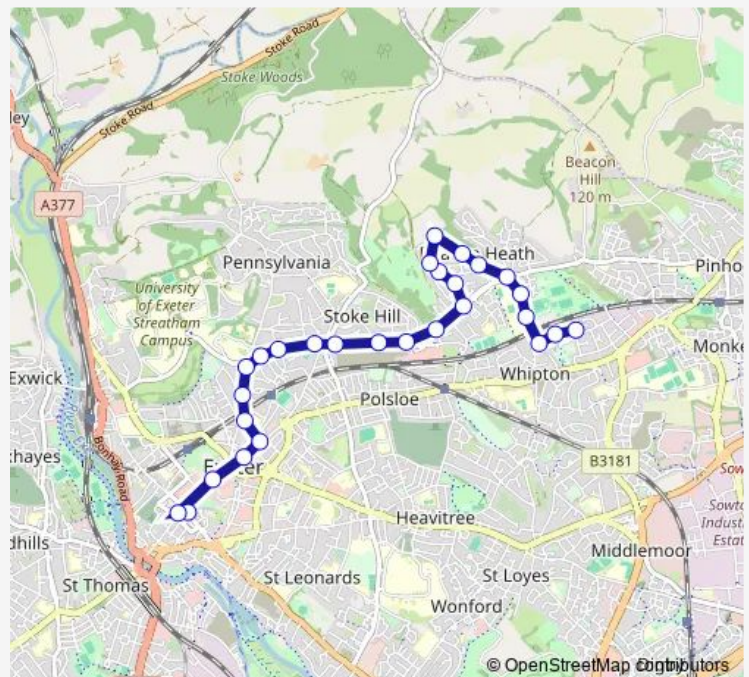

High Street

Sidwell Street

Sidwell Street

St Sidwell's School

Blackall Road

Lower St Germans Road

Devonshire Place

Maryfield Avenue

Thursday 06:56-18:06

Friday 06:56-18:06

Saturday 06:56-18:06

Sunday —

Route info

Direction: South Street

Stops: 28

Trip Duration: 0 hour 25 min

Direction

Bernadette Close — South Street

27 stops

[Open route schedule](#)

Bernadette Close

Orwell Garth

Wallace Avenue

Exeter Arena

Tuesday 07:26-18:37

Wednesday 07:26-18:37

Thursday 07:26-18:37

Friday 07:26-18:37

Saturday 07:26-18:37

Sunday —

Route info

Direction: Bernadette Close