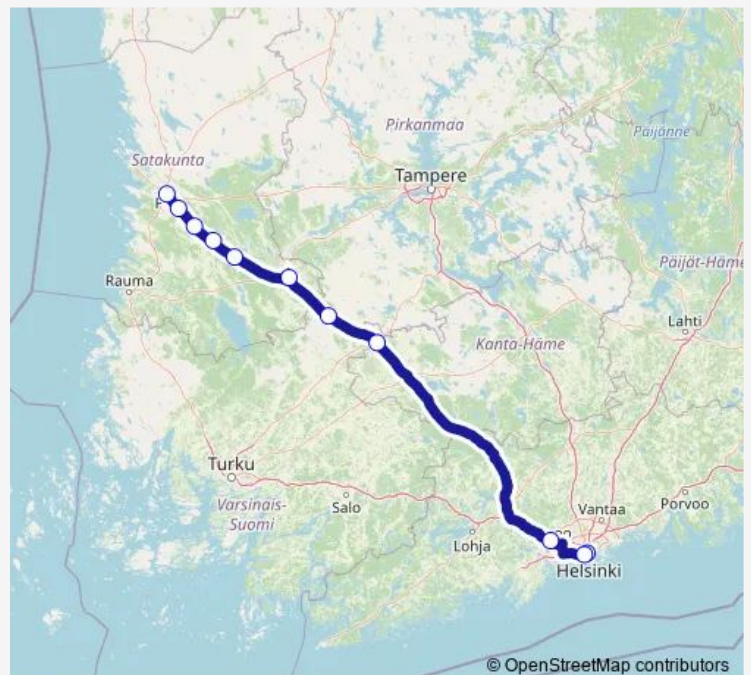

Bus F2 Helsinki - Huittinen - Pori

[Go to website](#)

Direction

undefined — undefined

0 stops

[Open route schedule](#)

Route schedule

undefined — undefined

Monday	10:05-13:30
Tuesday	10:05
Wednesday	10:05
Thursday	10:05-15:05
Friday	10:05-13:30
Saturday	10:05-13:30
Sunday	13:30-15:05

Route info

Direction:

Stops: 0

Trip Duration: – min

© OpenStreetMap contributors

■ F2 — Helsinki - Huittinen - Pori

BusMaps