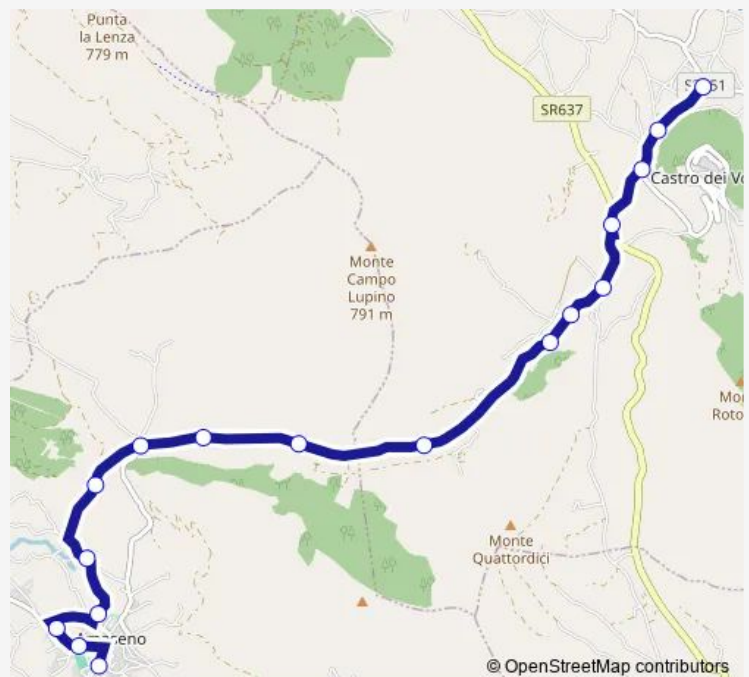

Thursday 09:00-18:10

Friday 09:00-18:10

Saturday 06:40-18:20

Sunday —

Route info

Direction: Amaseno | Piazza San Rocco # f3687

Stops: 17

Trip Duration: 0 hour 15 min