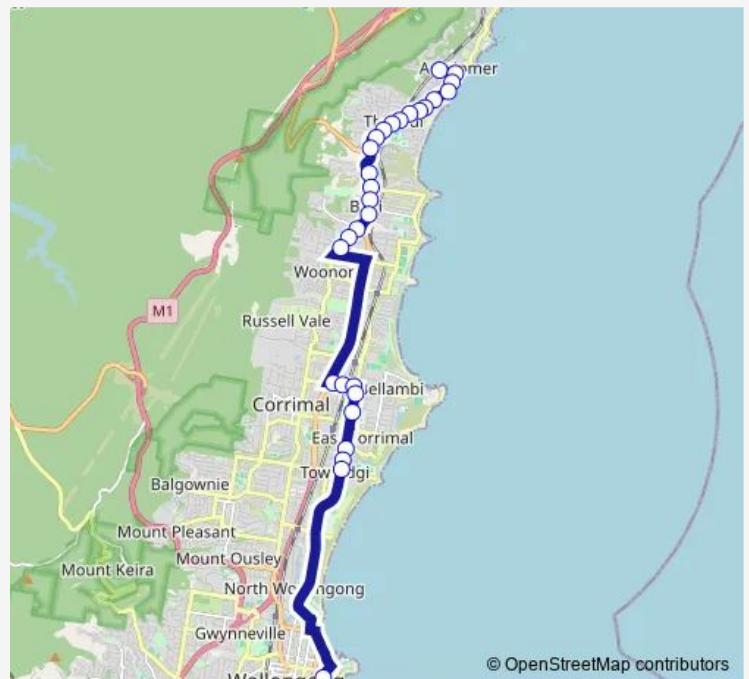

School Bus S002 Austinmer to St Marys College

[Go to website](#)

**Direction**

Austinmer Station, Moore St — St Mary Star Of The Sea College, Harbour St

29 stops

[Open route schedule](#)

- Austinmer Station, Moore St
- Moore St At Lawrence Hargrave Dr
- Lawrence Hargrave Dr Opp Kennedy Rd
- Lawrence Hargrave Dr Opp Mountain Rd
- Lawrence Hargrave Dr At Henley Rd
- Lawrence Hargrave Dr At The Esplanade
- Lawrence Hargrave Dr Opp Thirroul Fire Station
- Lawrence Hargrave Dr Opp Thirroul Plaza
- Lawrence Hargrave Dr Opp W.F Jackson Park
- Lawrence Hargrave Dr Opp Thirroul District Community Centre And Library
- Lawrence Hargrave Dr Opp Lachlan St
- Lawrence Hargrave Dr Opp High St
- Lawrence Hargrave Dr Before Hewitts Av
- Princes Hwy Opp Bulli Public School
- Princes Hwy Before Point St
- Princes Hwy Opp Bulli Bowling Club
- Pcyc Bulli, Princes Hwy
- Princes Hwy At Hospital Rd
- Princes Hwy Before Hopetoun St
- Princes Hwy At Russell St

Route schedule

Austinmer Station, Moore St — St Mary Star Of The Sea College, Harbour St

|           |       |
|-----------|-------|
| Monday    | 07:30 |
| Tuesday   | 07:30 |
| Wednesday | 07:30 |
| Thursday  | 07:30 |
| Friday    | 07:30 |
| Saturday  | —     |
| Sunday    | —     |

Route info

Direction: Austinmer Station, Moore St

Stops: 29

Trip Duration: 0 hour 30 min

S002 — Austinmer to St Marys College

Rothery St After Memorial Dr

Rothery St Before Brompton Rd

Bellambi Bowling Club, Rothery St

## Direction

Harbour St Opp St Mary Star Of The Sea College — Park Rd Before Mitchell Rd

25 stops

[Open route schedule](#)

Harbour St Opp St Mary Star Of The Sea College

Princes Hwy After Caldwell Av

Princes Hwy At Angel St