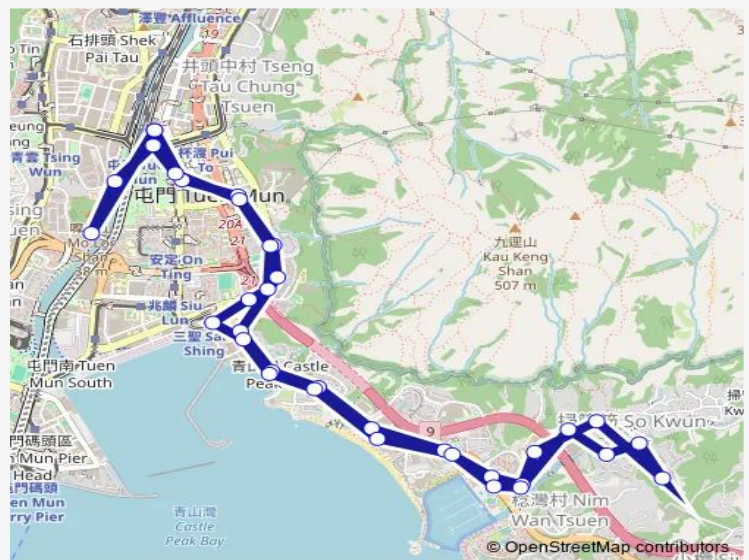

[Ctb] Harvest Garden, Castle Peak Road[[Kmb] Harvest Garden[[Lrtfeeder] Harvest Garden[[Lwb] Harvest Garden

[Ctb] SAM Shing Estate, Castle Peak Road[[Kmb] SAM Shing Estate[[Lrtfeeder] SAM Shing Estate[[Lwb] SAM Shing Estate

[Ctb] Castle Peak Beach, Castle Peak Road[[Kmb] Castle Peak Beach[[Lrtfeeder] Castle Peak Beach[[Lwb] Castle Peak Beach

[Ctb] Seaview Garden, Castle Peak Road[[Kmb] SEA View Garden[[Lrtfeeder] Seaview Garden[[Lwb] SEA View Garden

[Ctb] Cafeteria Beach, Castle Peak Road[[Kmb] Cafeteria Beach[[Lrtfeeder] Cafeteria Beach[[Lwb] Cafeteria Beach

[Ctb] Golden Beach, Castle Peak Road[[Kmb] Golden Beach[[Lrtfeeder] Golden Beach[[Lwb] Golden Beach

Route schedule

[Ctb] Tuen MUN Station[[Kmb] Tuen MUN Station BUS Terminus[[Lrtfeeder] Tuen MUN Station[[Lrtfeeder] Tuen MUN Station[[Lwb] Tuen MUN Station BUS Terminus — [Ctb] Tuen MUN Station[[Kmb] Tuen MUN Station BUS Terminus[[Lrtfeeder] Tuen MUN Station[[Lrtfeeder] Tuen MUN Station[[Lwb] Tuen MUN Station BUS Terminus

Monday	06:00-23:45
Tuesday	06:00-23:45
Wednesday	06:00-23:45
Thursday	06:00-23:45
Friday	06:00-23:45
Saturday	06:00-23:45
Sunday	06:00-23:40

Route info

Direction: [Ctb] Tuen MUN Station[[Kmb] Tuen MUN Station BUS Terminus[[Lrtfeeder] Tuen MUN Station[[Lrtfeeder] Tuen MUN Station[[Lwb] Tuen MUN Station BUS Terminus

Stops: 32

Trip Duration: 0 hour 25 min