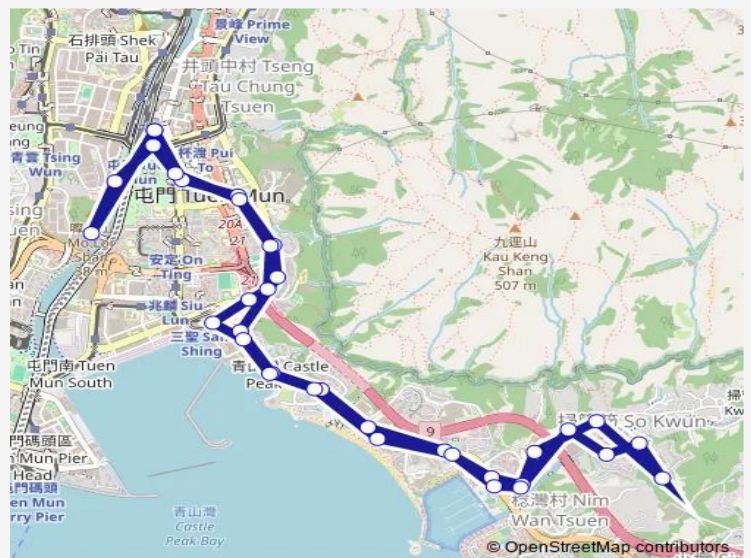

Route schedule

[Ctb] Tuen MUN Station[[Kmb] Tuen MUN Station BUS Terminus[[Lrtfeeder] Tuen MUN Station[[Lrtfeeder] Tuen MUN Station[[Lwb] Tuen MUN Station BUS Terminus — [Ctb] Tuen MUN Station[[Kmb] Tuen MUN Station BUS Terminus[[Lrtfeeder] Tuen MUN Station[[Lrtfeeder] Tuen MUN Station[[Lwb] Tuen MUN Station BUS Terminus

Monday	06:00-23:45
Tuesday	06:00-23:45
Wednesday	06:00-23:45
Thursday	06:00-23:45
Friday	06:00-23:45
Saturday	06:00-23:45
Sunday	06:00-23:40

Route info

Direction: [Ctb] Tuen MUN Station[[Kmb] Tuen MUN Station BUS Terminus[[Lrtfeeder] Tuen MUN Station[[Lrtfeeder] Tuen MUN Station[[Lwb] Tuen MUN Station BUS Terminus

Stops: 32

Trip Duration: 0 hour 25 min

[Ctb] Hong Kong Gold Coast, Castle Peak Road[[Kmb] Hong Kong Gold Coast[[Lrtfeeder] Hong Kong Gold Coast[[Lwb] Hong Kong Gold Coast

[Ctb] Aegean Coast, SO Kwun WAT Road[[Kmb] Aegean Coast[[Lrtfeeder] Aegean Coast[[Lwb] Aegean Coast