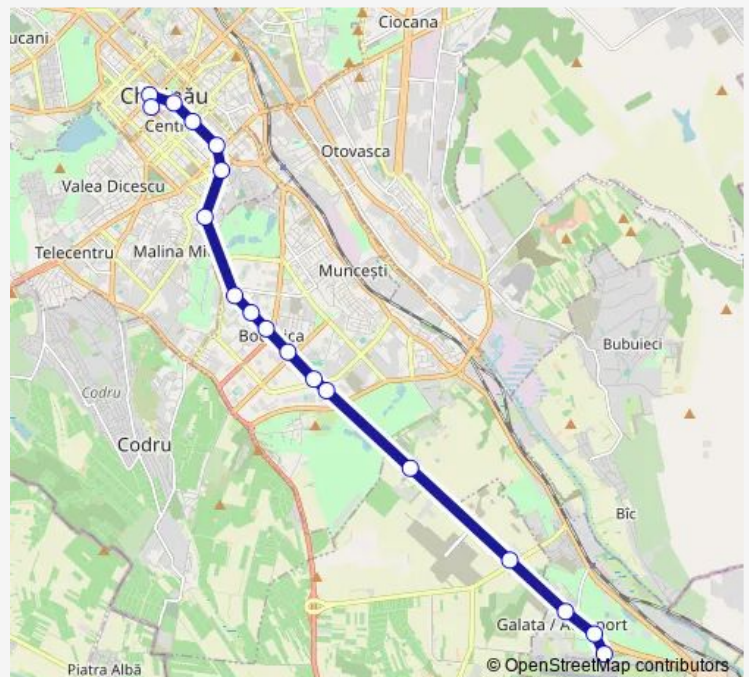

Route schedule

Aerogara — str. 31 August 1989

Monday 06:00-23:34

Tuesday 06:00-23:34

Wednesday 06:00-23:34

Thursday 06:00-23:34

Friday 06:00-23:34

Saturday 06:02-23:46

Sunday 06:02-23:46

Route info

Direction: Aerogara

Stops: 18

Trip Duration: 0 hour 39 min

■ 30 — Aeroport - Piaa Marii Adunări Naionale

Direction

str. 31 August 1989 — str. Aeroport

Spitalul Clinic Municipal nr.1

Hristo Botev

Str. Teilor

Bd. Traian

Bd. Traian

bd. Dacia (bd. Cuza Voda)

Str. Independenei

Valea Crucii

Wednesday 05:49-23:23

Thursday 05:49-23:23

Friday 05:49-23:23

Saturday 05:51-23:35

Sunday 05:51-23:35

Route info

Direction: str. 31 August 1989

Stops: 18