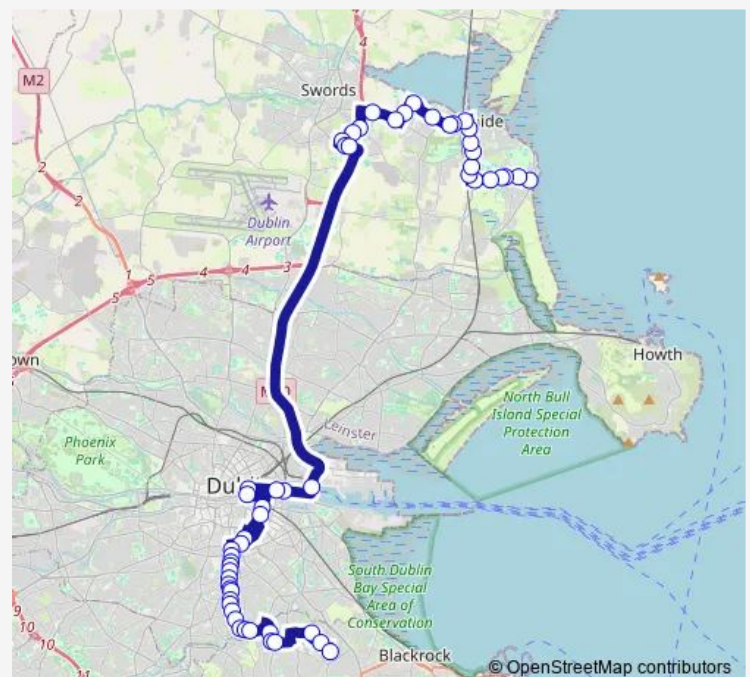

Holywell View

### Route schedule

Wendell Avenue — UCD Village

Monday 07:10-07:55

Tuesday 07:10-07:55

Wednesday 07:10-07:55

Thursday 07:10-07:55

Friday 07:10-07:55

Saturday —

### Route info

Direction: Wendell Avenue

Stops: 55

Trip Duration: 1 hour 43 min

142 — Portmarnock - UCD (Belfield)

Holywell Wood

Holywell Crescent

Holywell Close

The Point

Convention Centre

Guild Street

Eden Quay

Hawkins Street

Pearse Station

Merrion Square West

Earlsfort Terrace