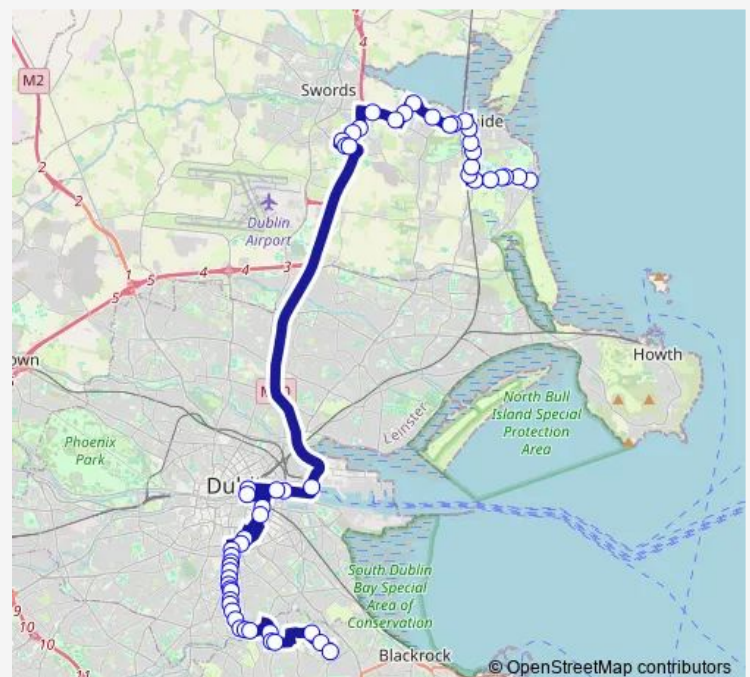

South Richmond Street

Grantham Street

Pleasants Street

Route schedule

UCD Village — Wendell Avenue

Monday 16:35-17:35

Tuesday 16:35-17:35

Wednesday 16:35-17:35

Thursday 16:35-17:35

Friday 16:35-17:35

Saturday —

Sunday —

Route info

Direction: UCD Village

Stops: 50

Trip Duration: 1 hour 38 min

Seamount Road

Community School

Pslc

Redfern Avenue

Briar Walk

Wendell Avenue

Direction

Wendell Avenue — UCD Village

Thursday 07:10-07:55

Friday 07:10-07:55

Saturday —

Sunday —

Route info

Direction: Wendell Avenue

Stops: 55

Trip Duration: 1 hour 41 min