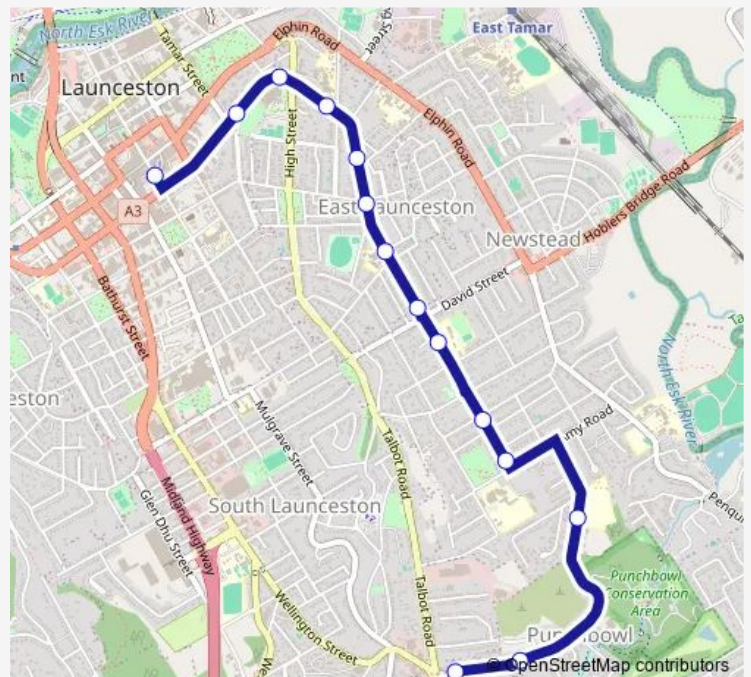

Opp. No.50 York St

St John St Cnr York St

Route schedule

No.7 Punchbowl Rd — St John St Cnr York St

Monday 07:12-18:19

Tuesday 07:12-18:19

Wednesday 07:12-18:19

Thursday 07:12-18:19

Friday 07:12-18:19

Saturday 08:36-16:36

Sunday —

Route info

Direction: No.7 Punchbowl Rd

Stops: 14

Trip Duration: 0 hour 13 min

Direction

Stop B1, No.74-82 St John St — No.6 Punchbowl Rd (Cnr Pyenna Ave)

13 stops

[Open route schedule](#)

Stop B1, No.74-82 St John St

Stop 4, No.6 York St

No.2 Clarence St

No.17-19 Abbott St

No.43 Abbott St

Route schedule

Stop B1, No.74-82 St John St — No.6 Punchbowl Rd (Cnr Pyenna Ave)

Monday 07:24-17:40

Tuesday 07:24-17:40

Wednesday 07:24-17:40

Thursday 07:24-17:40

Friday 07:24-17:40

Saturday 10:27-18:27