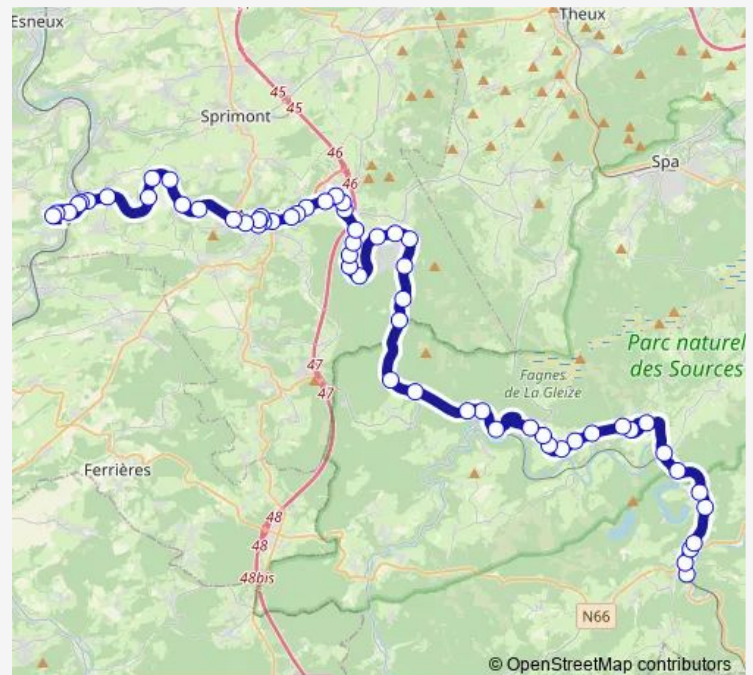

Lorce-Chevron Gare

### Route schedule

Trois-Ponts Gare Sncb — Comblain-AU-Pont Place Leblanc

Monday 05:32-17:45

Tuesday 05:32-17:45

Wednesday 05:32-17:45

Thursday 05:32-17:45

Friday 05:32-17:45

Saturday 08:15-16:15

### Route info

Direction: Trois-Ponts Gare Sncb

Stops: 59

Trip Duration: 1 hour 2 min

142 — Esneux - Trois-Ponts - Gouvy

Lorce-Chevron Fagnenaze

Quarreux Cabine

Quarreux Fonds de Quarreux