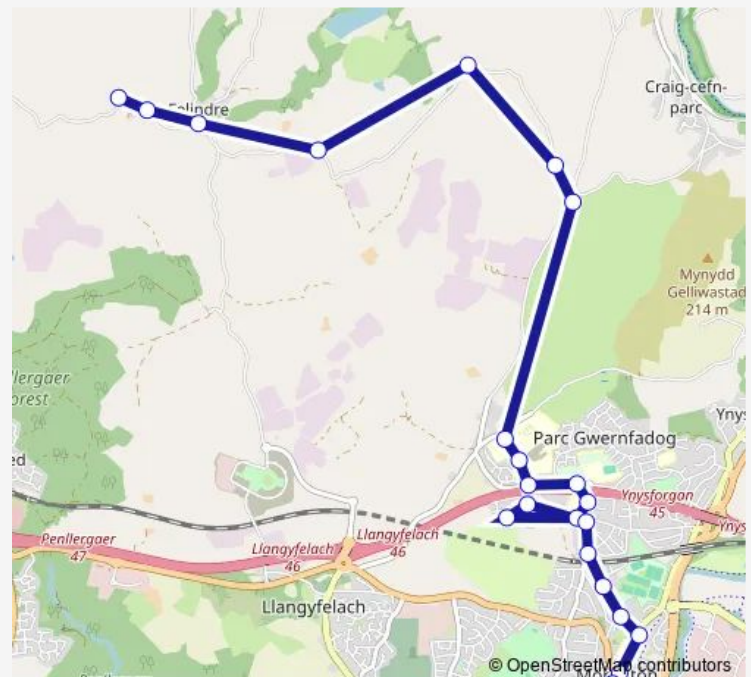

### Route schedule

Tyn-y-Cwm — Morriston Post Office

Monday 09:00

Tuesday 09:00-13:19

Wednesday 09:00-13:19

Thursday 09:00

Friday 09:00-13:19

Saturday 09:00-13:19

### Route info

Direction: Tyn-y-Cwm

Stops: 22

Trip Duration: 0 hour 22 min

142 — Morriston - Garnswllt via Morriston Hospital

## Direction

Police Station — Parc Llewellyn

14 stops

[Open route schedule](#)

Police Station

Morrison Post Office

Woodfield Street

Martin Street

## Route info

Direction: Police Station

Stops: 14

Trip Duration: 0 hour 11 min