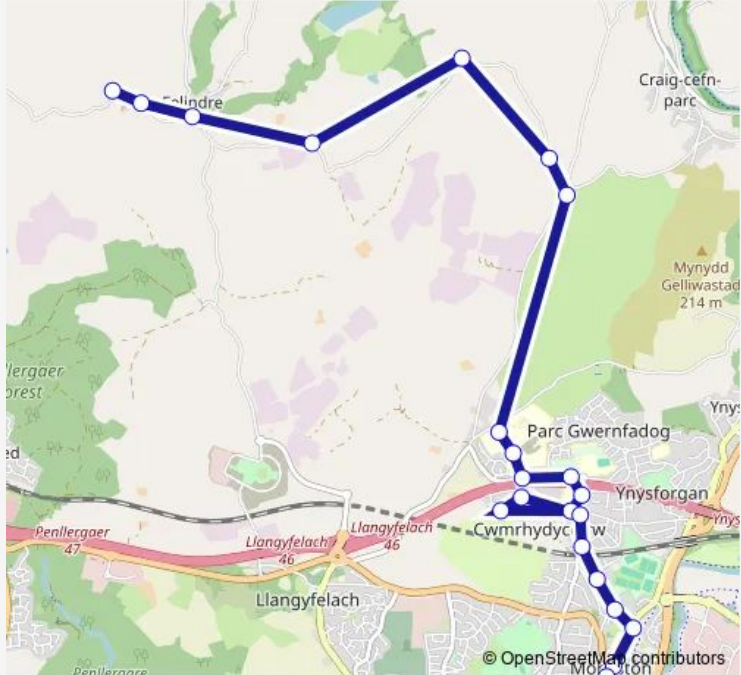

Bus 142 Morriston - Garnswllt via Morriston Hospital

[Go to website](#)

**Direction**  
 Tyn-y-Cwm — Morriston Post Office  
 22 stops  
[Open route schedule](#)

- Tyn-y-Cwm
- Bwlch y Gwyn Houses
- Felindre Square
- Lliw Reservoirs
- Rhyd-y-Pandy
- Rhyd-y-Pandy Kennels
- Masons` Arms
- Morriston Hospital Main Entrance
- Morriston Hospital Outpatients
- Heol Maes Egwlys
- Morriston Comprehensive School
- Deers Leap
- Maes-y-Gwernen
- Brodorion Drive
- Maes y Gwernen Drive
- Cwmrhydyceirw Roundabout
- Chemical Road Upper
- Pompa's Stores
- Chemical Road Lower
- Sway Road
- Police Station

Route schedule  
 Tyn-y-Cwm — Morriston Post Office

Monday	09:00
Tuesday	09:00-13:19
Wednesday	09:00-13:19
Thursday	09:00
Friday	09:00-13:19
Saturday	09:00-13:19
Sunday	—

Route info  
 Direction: Tyn-y-Cwm  
 Stops: 22  
 Trip Duration: 0 hour 25 min

142 — Morriston - Garnswllt via Morriston Hospital **BusMaps**

## Route info

Direction: Police Station

Stops: 14

Trip Duration: 0 hour 11 min