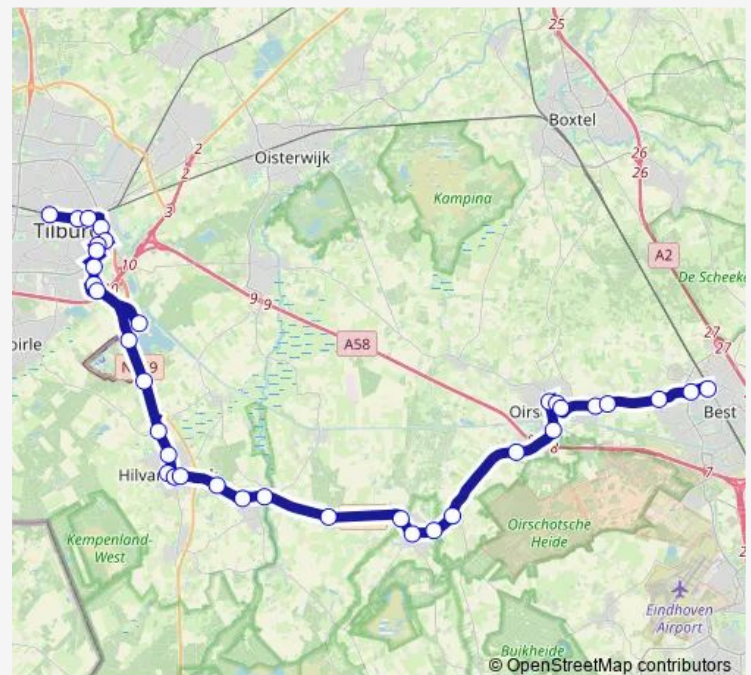

### Route schedule

Best, Station — Tilburg, Centraal Station (E)

Monday 06:20-19:21

Tuesday 06:20-19:21

Wednesday 06:20-19:21

Thursday 06:20-19:21

Friday 06:20-19:21

Saturday —

### Route info

Direction: Best, Station

Stops: 36

Trip Duration: 0 hour 56 min

142 — Tilburg via Hilvarenbeek - Best

Hilvarenbeek, Tilburgseweg

Hilvarenbeek, Kommerstraat

Hilvarenbeek, Safaripark