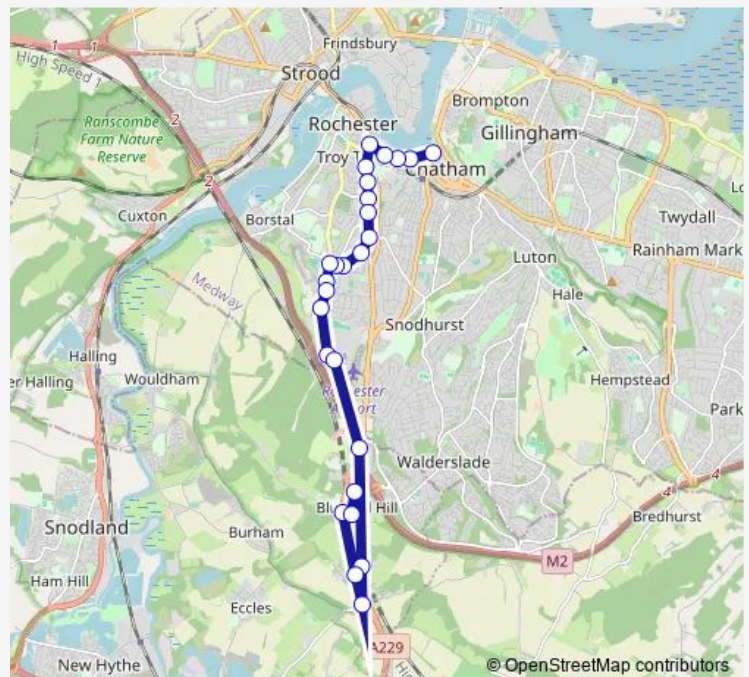

Rochester Airport Industrial Estate

Bridgewood Roundabout

Salisbury Road

Route schedule

Waterfront Bus Station — Keefe Close

Monday 10:40-14:20

Tuesday 10:40-14:20

Wednesday 10:40-14:20

Thursday 10:40-14:20

Friday 10:40-14:20

Saturday 10:40-14:20

Sunday —

Route info

Direction: Waterfront Bus Station

Stops: 26

Trip Duration: 0 hour 25 min

142 — Chatham - Kits Coty - Bluebell Hill

The Lower Bell

Salisbury Road

Common Road

Mill Lane

Keefe Close

Direction

The Lower Bell — Waterfront Bus Station

Thursday 09:30-13:03

Friday 09:30-13:03

Saturday 09:30-13:03

Sunday —

Route info

Direction: The Lower Bell

Stops: 25

Trip Duration: 0 hour 24 min