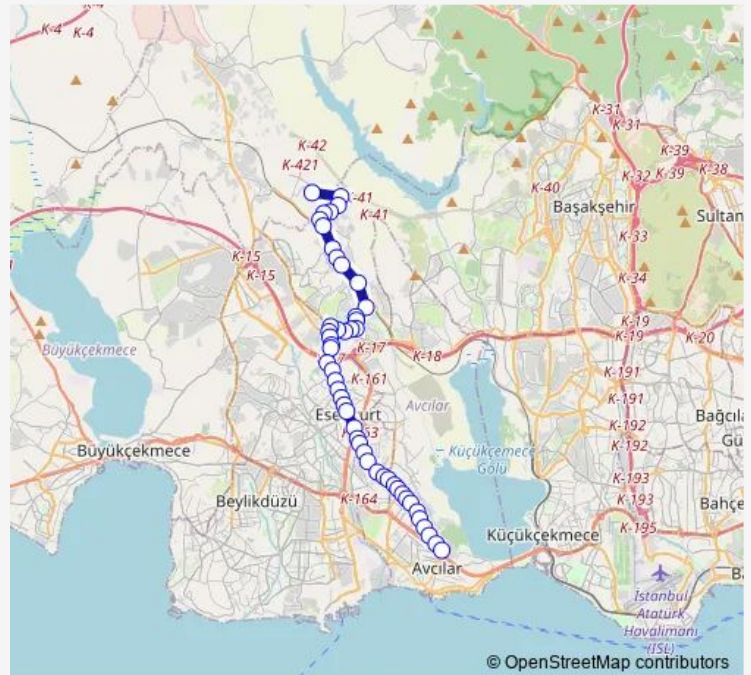

Thursday 07:45-22:20

Friday 07:45-22:20

Saturday 07:40-18:05

Sunday —

Route infoDirection: İstanbul Üniversitesi-Cerrahpaşa Avcılar Kam-
püsü

Stops: 49

Trip Duration: 0 hour 44 min

142 — İstanbul Üniversitesi - Cerrahpaşa Avcılar
Kampüsü - Heybetli Sokak

BusMaps

Cumhuriyet Meydani

Saęlik Ocaęi

Kiptaş Esenyurt

Örnek Mahallesi

Fabrikalar

Ardıçlıevler

Esenkent Giriş

Friday 06:30-19:40

Saturday 06:20-19:40

Sunday —

Route info

Direction: Heybetli Sokak

Stops: 49

Trip Duration: 0 hour 46 min

Fabrikalar