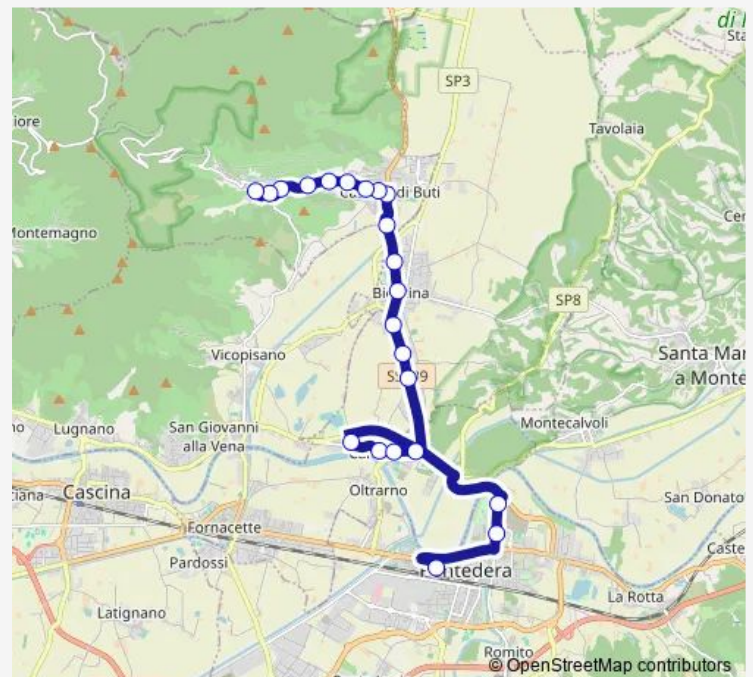

Bus 142 Buti-Bientina-Calcinaia-Pontedera

[Go to website](#)

Direction

Pontedera Stadio -B- — Buti

21 stops

[Open route schedule](#)

Pontedera Stadio -B-

Pontedera V.Veneto Macelli

Calcinaia V.F.Rosselli

Calcinaia

Calcinaia V.Matteotti

Calcinaia V.Matteotti Rotatoria

Srt439 Fr Madonnaia

V.Sarzanese Valdera Torretta White

Srt439 Fr Carrozzeria

Bientina

Bientina V.Polidori 98

Cascine Di Buti Le Risaie

Cascine Di Buti

Cascine V.Martiri Della Liberta'

La Croce V.Martiri Renaio

La Croce V.Gramsci 111

La Croce V.Gramsci 47

Buti Cimitero

Buti V.Rio Magno Carabinieri

Buti V.Rio Magno 63

Buti

Route schedule

Pontedera Stadio -B- — Buti

Monday 13:15

Tuesday 13:15

Wednesday 13:15

Thursday 13:15

Friday 13:15

Saturday 13:15

Sunday —

Route info

Direction: Pontedera Stadio -B-

Stops: 21

Trip Duration: 0 hour 28 min

142 — Buti-Bientina-Calcinaia-Pontedera