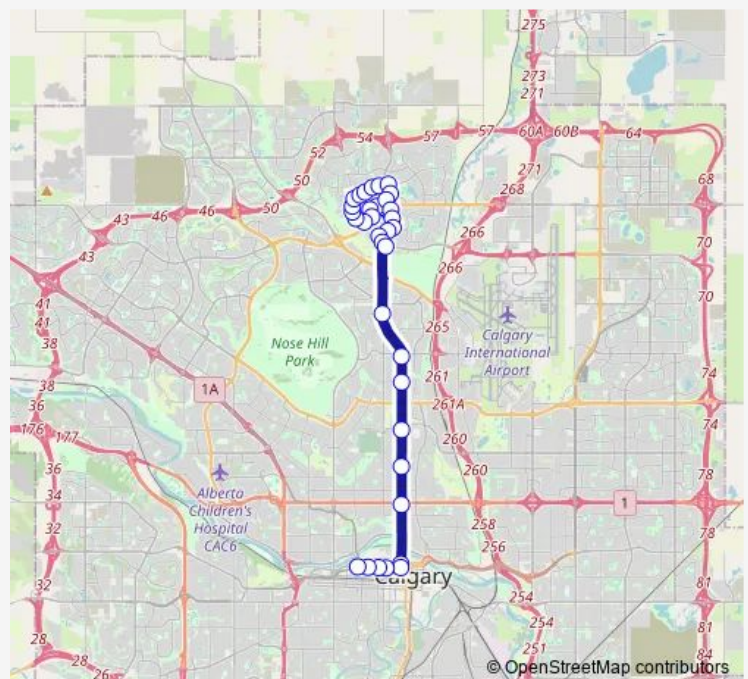

NB Centre ST N @ 78 AV N

WB Country Hills RD @ Harvest Hills BV NW

NB Country Hills RD @ Country Hills LD NW

EB Country Hills DR @ Country Hills RD NW

EB Country Hills DR @ Country Hills CI NW

NB Country Hills DR @ Country Hills PL NW

WB Country Hills DR @ Country Hills RI NW

NB Panorama Hills WY @ Panorama Hills LN NW

WB Panorama Hills WY @ Panorama Hills RD NW

### Route schedule

EB 5 AV SW @ 9 ST Sw — North Pointe Terminal A

Monday 16:10-17:10

Tuesday 16:10-17:10

Wednesday 16:10-17:10

Thursday 16:10-17:10

Friday 16:10-17:10

Saturday —

### Route info

Direction: EB 5 AV SW @ 9 ST Sw

Stops: 34

Trip Duration: 0 hour 50 min

■ 142 — Panorama Express

BusMaps

SB Panorama Hills BV @ Panorama Hills MR Nw

WB Panorama Hills DR @ Panorama Hills BV Sw