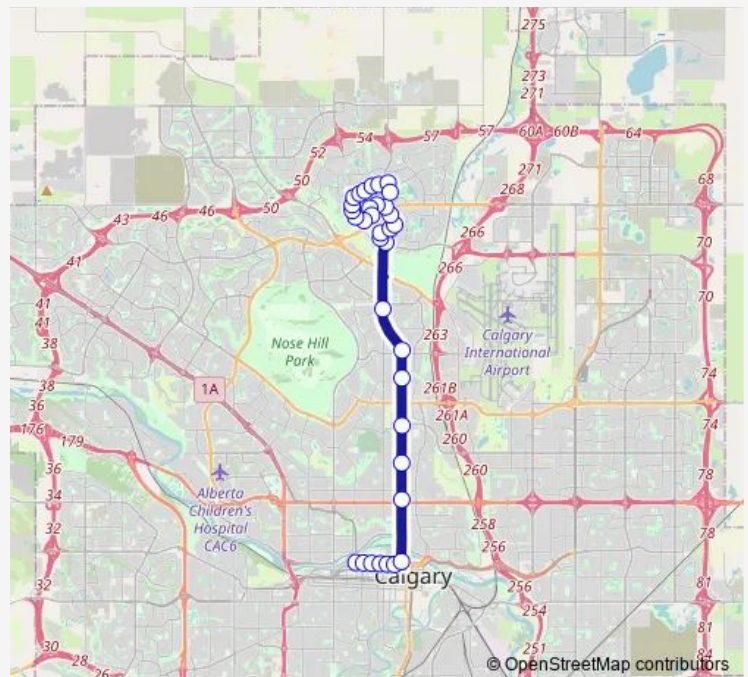

North Pointe Terminal A

SB Harvest Hills BV @ Panamount GA Nw

SB Country Hills BV @ Harvest Hills BV N

EB Country Hills DR @ Country Hills WY Nw

SB Country Hills DR @ Country Hills GV Nw

WB Country Hills DR @ Country Hills CR Nw

SB Country Hills RD @ Country Hills DR Nw

### Route schedule

NB Panorama Hills WY @ Panorama Hills LN Nw — WB  
6 AV SW @ 9 ST Sw

Monday 06:07-06:57

Tuesday 06:07-06:57

Wednesday 06:07-06:57

Thursday 06:07-06:57

Friday 06:07-06:57

Saturday —

### Route info

Direction: NB Panorama Hills WY @ Panorama Hills LN  
Nw

Stops: 35

Trip Duration: 0 hour 49 min

■ 142 — Panorama Express

EB Country Hills RD @ Country Hills LD Nw

SB Harvest Hills BV @ Country Hills RD Nw