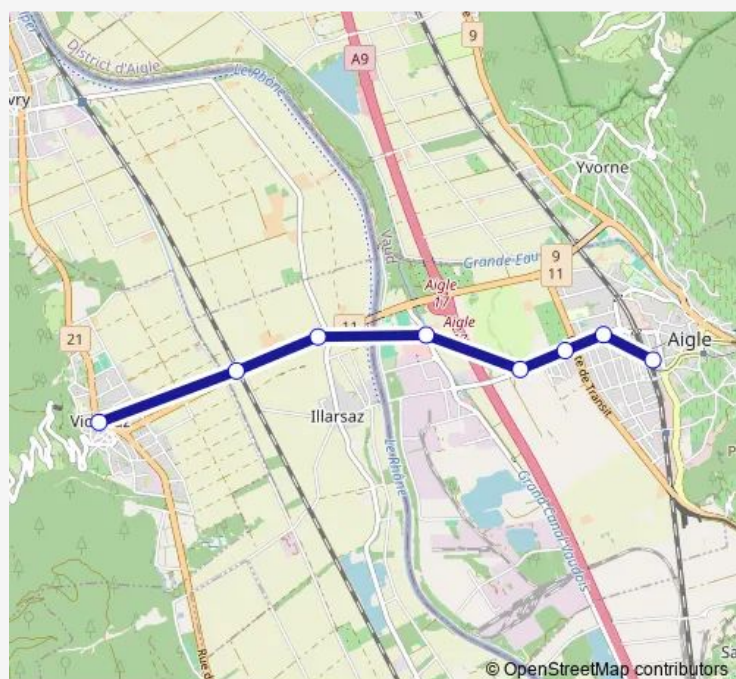

Bus 142 B 142

[Go to website](#)

Direction

Aigle, gare — Vionnaz, Village

8 stops

[Open route schedule](#)

Aigle, gare

Aigle, rte d'Evian

Monday 09:32-19:28

Tuesday 09:32-19:28

Wednesday 09:32-19:28

Thursday 09:32-19:28

Friday 09:32-19:28

Saturday 09:32-19:28

Sunday 09:32-19:28

Route info

Direction: Aigle, gare

Stops: 8

Trip Duration: 0 hour 17 min

142 — B 142

BusMaps

Direction

Vionnaz, Village — Aigle, gare

8 stops

Saturday 20:00

Sunday 20:00

Route info

Direction: Vionnaz, Village

Stops: 8

Trip Duration: 0 hour 21 min

Direction

Vionnaz, Village — Aigle, gare