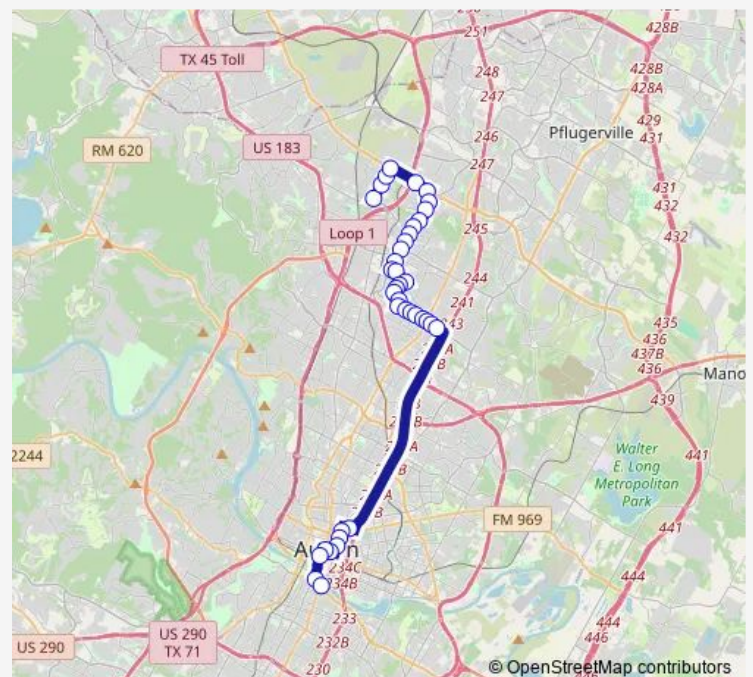

Thursday 06:11-07:42

Friday 06:11-07:42

Saturday —

Sunday —

Route info

Direction: 12001 Amhearst/Duval

Stops: 38

Trip Duration: 1 hour 22 min

142 — 142-Metric Flyer

Rundberg/Hunters Trace

Parkfield/Rundberg

1129 Rundberg/Quail Wood

Rundberg/Collinfield

831 Rundberg/Lamar (Near Side)

Rundberg/Lamar

Rundberg/Slayton

Vic Mathias/Auditorium Shores (Sb)

Riverside/Congress Fs

Direction

150 Riverside/Congress — 12016 Amherst/Eton

35 stops

[Open route schedule](#)

150 Riverside/Congress

Vic Mathias/Auditorium Shores (Nb)