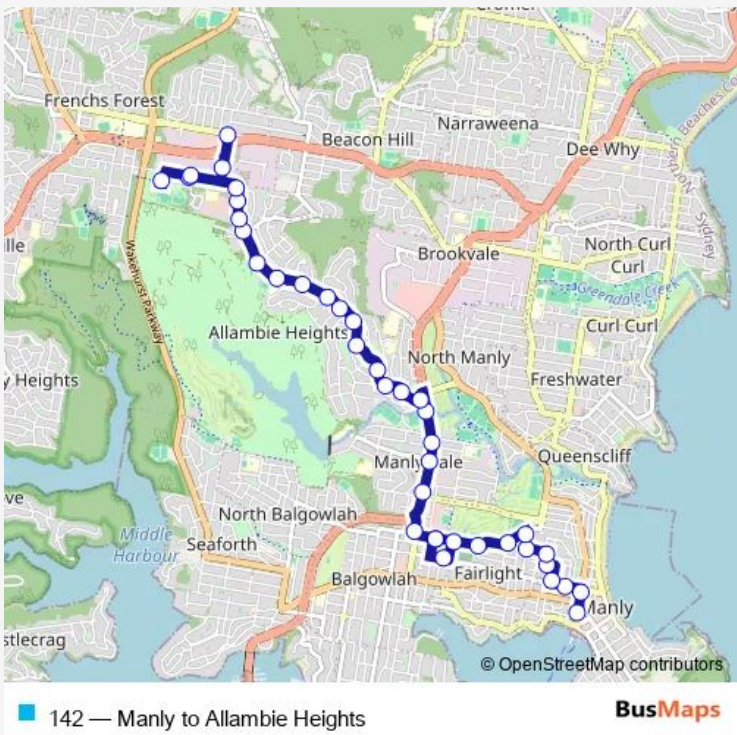

Bus 142 Manly to Allambie Heights

[Go to website](#)

Direction
 Manly Village Public School, Victoria Pde — Allambie Rd
 After Frenchs Forest Rd

38 stops

[Open route schedule](#)

- Manly Village Public School, Victoria Pde
- Manly Wharf, Belgrave St, Stand F
- Manly Tennis Club, Belgrave St
- Manly Oval, Raglan St
- Quinton Rd At Raglan St
- Augusta Rd At Birkley Rd
- Birkley Rd At Arthur St
- Arthur St At Francis St
- Francis St At Balgowlah Rd
- Balgowlah Rd Before Suwarrow St
- Balgowlah Rd Opp Manly Golf Club
- Balgowlah Rd At Hill St
- Balgowlah Rd At Boyle St
- Condamine St At Balgowlah Rd
- Manly Vale B-Line, Condamine St
- Condamine St Opp Manly Vale Community Centre
- Condamine St After Gordon St
- Miller Reserve, Condamine St
- Kentwell Rd After Condamine St
- Kentwell Rd Before Cornwell Rd
- Kentwell Rd Opp Allambie Rd

Stops: 38

Trip Duration: 0 hour 35 min

Allambie Rd At Eerawy Rd

Allambie Rd Opp Corkery Cres

Allambie Rd Opp Corkery Cres

Allambie Rd At Monserra Rd

Allambie Rd After Roosevelt Av

Allambie Rd Opp Inglebar Av

Warringah Aquatic Centre, Access Rd

Aquatic Dr Opp Madison Way

Allambie Rd Before Rodborough Rd

Allambie Rd After Frenchs Forest Rd

Direction

Manly Wharf, Belgrave St, Stand F — Allambie Rd At Frenchs Forest Rd

Route info

Direction: Manly Wharf, Belgrave St, Stand F

Stops: 37

Trip Duration: 0 hour 26 min

Allambie Rd After Roosevelt Av

Allambie Rd Opp Inglebar Av

Allambie Heights Public School, Allambie Rd

Allambie Rd Opp Darmour Av