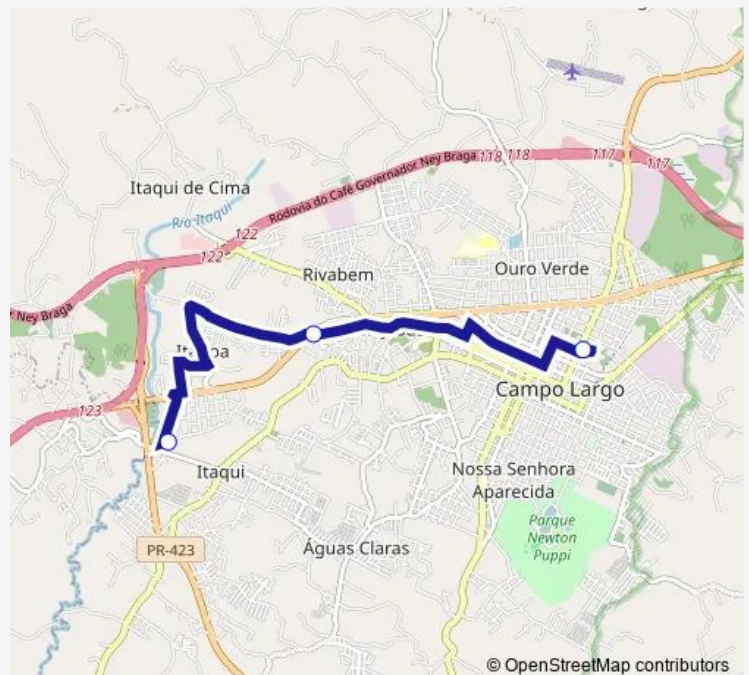

Novo Horizonte

Route schedule

Terminal — Novo Horizonte

Monday	—
Tuesday	—
Wednesday	—
Thursday	—
Friday	—
Saturday	—
Sunday	05:30-18:45

Route info

Direction: Terminal

Stops: 3

Trip Duration: 0 hour 20 min

■ 142 — Interbairros Xii

Direction

Km 36 — Terminal

3 stops

[Open route schedule](#)

Km 36

Miqueleto

Terminal

Monday	—
Tuesday	—
Wednesday	—
Thursday	—
Friday	—
Saturday	—
Sunday	19:50

Route info

Direction:

Stops: 0

Trip Duration: — min

Direction

undefined — undefined

0 stops

Km 37 — Terminal

Monday	—
Tuesday	—
Wednesday	—
Thursday	—
Friday	—
Saturday	—
Sunday	10:40-16:45

Route info

Direction: Km 37

Stops: 3

Trip Duration: 0 hour 50 min

Direction

undefined — undefined