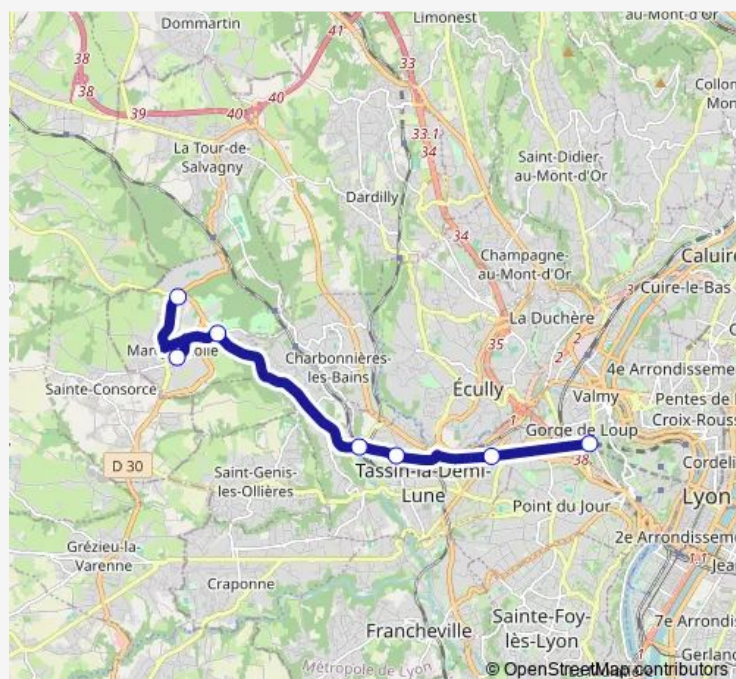

Bus 142 Gorge de Loup -> Ecole Vétérinaire

[Go to website](#)

Direction

Ecole Vétérinaire — Gorge de Loup

7 stops

[Open route schedule](#)

Ecole Vétérinaire

Biomérieux

Tuesday 06:49-19:01

Wednesday 06:49-19:01

Thursday 06:49-19:01

Friday 06:49-19:01

Saturday 07:31-17:16

Sunday 08:16-16:16

Route info

Direction: Ecole Vétérinaire

Stops: 7

Trip Duration: 0 hour 34 min

142 — Gorge de Loup -> Ecole Vétérinaire

Direction

Gorge de Loup — Ecole Vétérinaire

7 stops

[Open route schedule](#)

Gorge de Loup

Monday	06:45-19:15
Tuesday	06:45-19:15
Wednesday	06:45-19:15
Thursday	06:45-19:15
Friday	06:45-19:15
Saturday	08:30-18:15
Sunday	09:15-18:15

Route info

Direction: Gorge de Loup

Stops: 7

Trip Duration: 0 hour 25 min